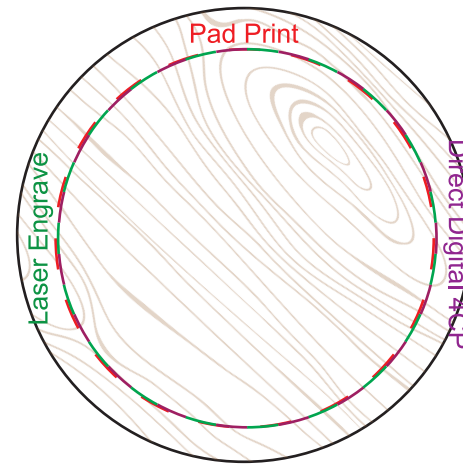

Product Name:

Bamboo Bottle Opener

Product Code:

BBO001

Product Size:

60mm x 60mm

Product Colours:

Natural

Decoration Area:

50mmD - pad print

50mmD - laser engrave

50mmD - direct digital

100% actual size

Line drawing is for approximate print positional purposes only. It is not intended to be an exact scale or detailed representation. Colour proofs are to be used as a guide only. Red dotted lines will not be printed, these are for max print guides only. Small details or text including trade marks may fill in and not be legible.