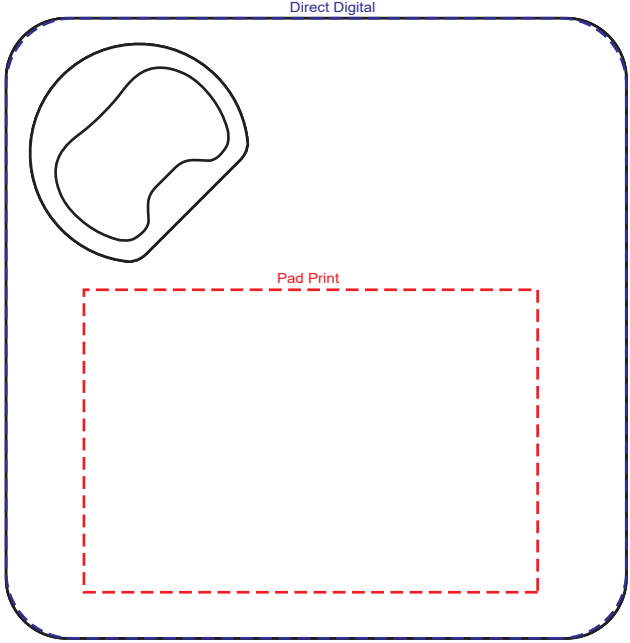

Product Name:

Bottle Opener Coaster

Product Code:

BOC001

Product Size:

82mm x 82mm x 4mm

Product Colours:

Black, blue, red, white

Decoration Area:

60mm x 40mm - pad print

82mm x 82mm - direct digital

100% actual size