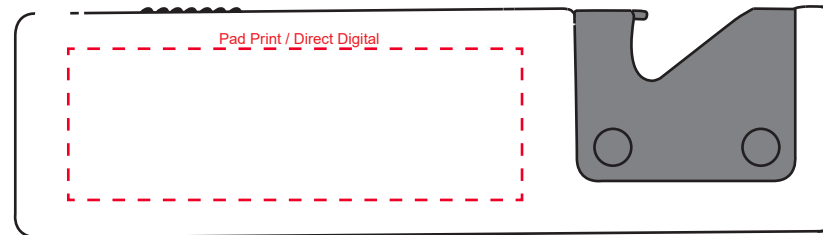

**Product Name:**

Bolta 3 in 1 Bottle Opener

**Product Code:**

BOH001

**Product Size:**

110mm x 30mm x 13mm

**Product Colours:**

White, black

**Decoration Area:**

60mm x 20mm - pad print

60mm x 20mm - direct digital

100% actual size