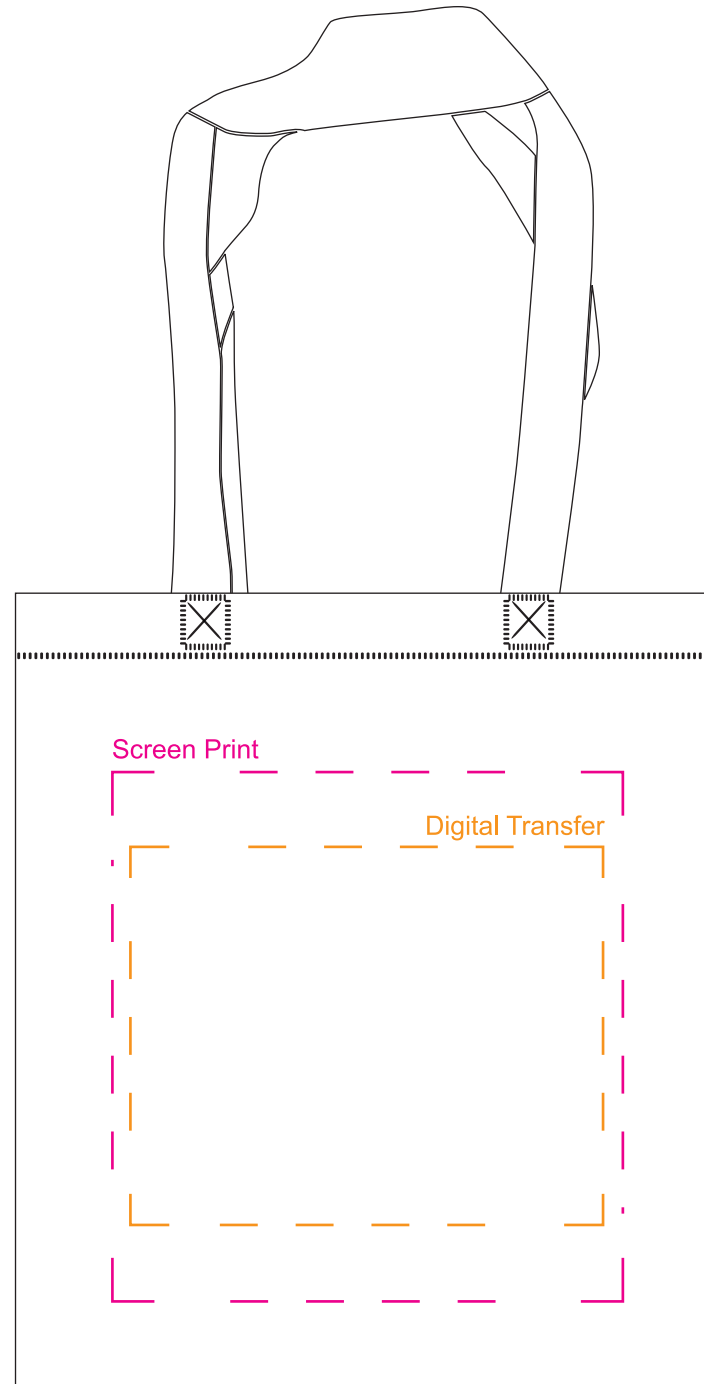

**Product Name:**

Long Handle Calico Shopper

**Product Code:**

CB009

**Product Size:**

380mm x 420mm

**Product Colours:**

Natural

**Decoration Area:**

270mm x 280mm - screen print

200mm x 250mm - digital transfer

25% actual size