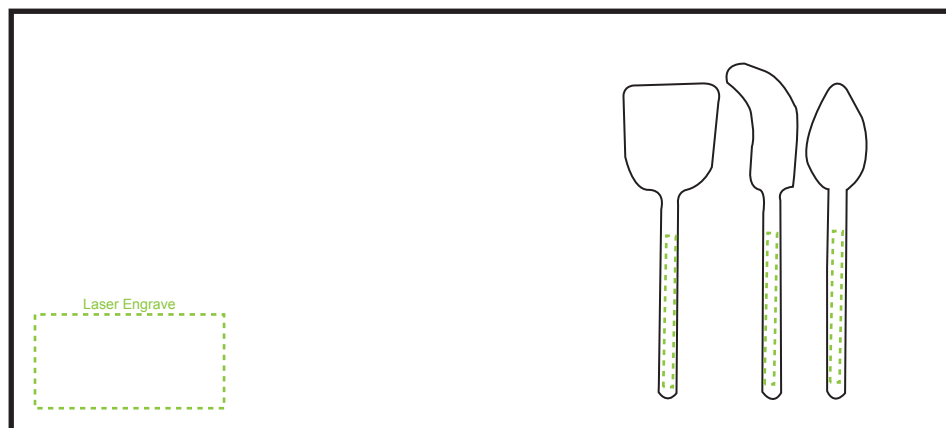

Product Name:

Yeto Cheeseboard & Knife Set

Product Code:

CBD009

Product Size:

503mm x 222mm x 15mm

Product Colours:

Wooden/Gold

Decoration Area:

100mm x 50mm - Laser Engrave

5mm x 80mm - Laser Engrave (Knife Set)

 Engraves to tone-on-tone wood

 Engraves to tone-on-tone silver

25% actual size