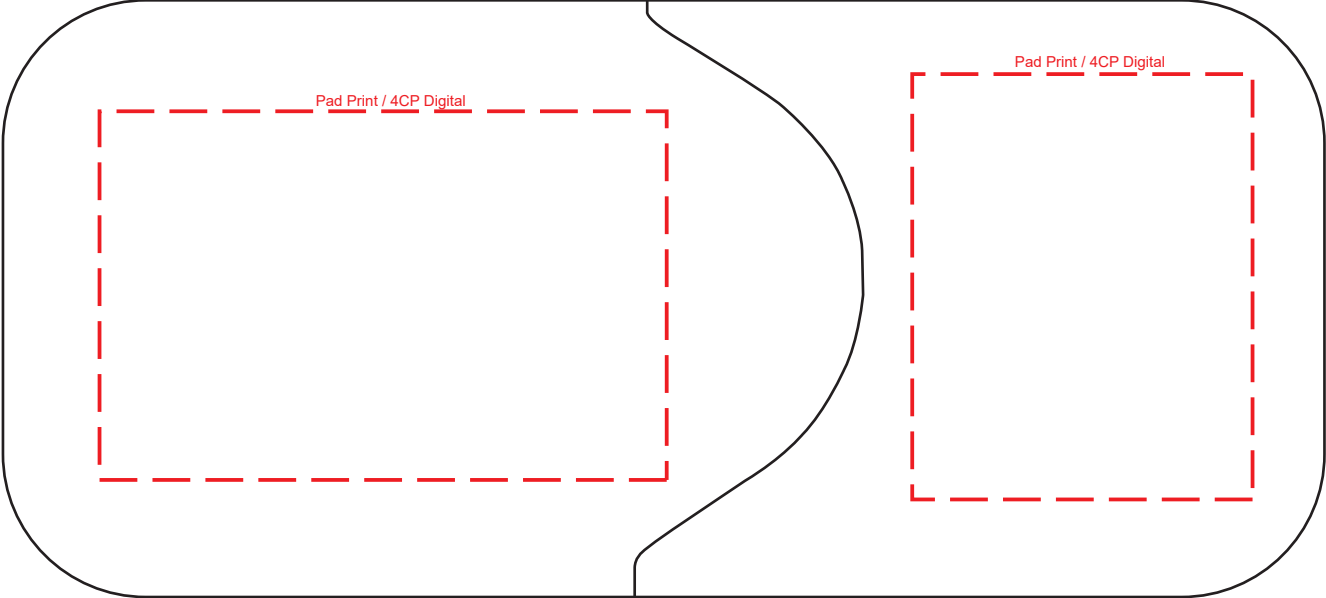

Product Name:

Car Sun Visor Tissue Box

Product Code:

CCT001

Product Size:

233mm x 105mm x 55

Product Colours:

White

Decoration Area:

- 60mm x 75mm - pad print
- 100mm x 65mm - screen print
- 100mm x 65mm - direct digital
- 60mm x 75mm - direct digital

75% actual size