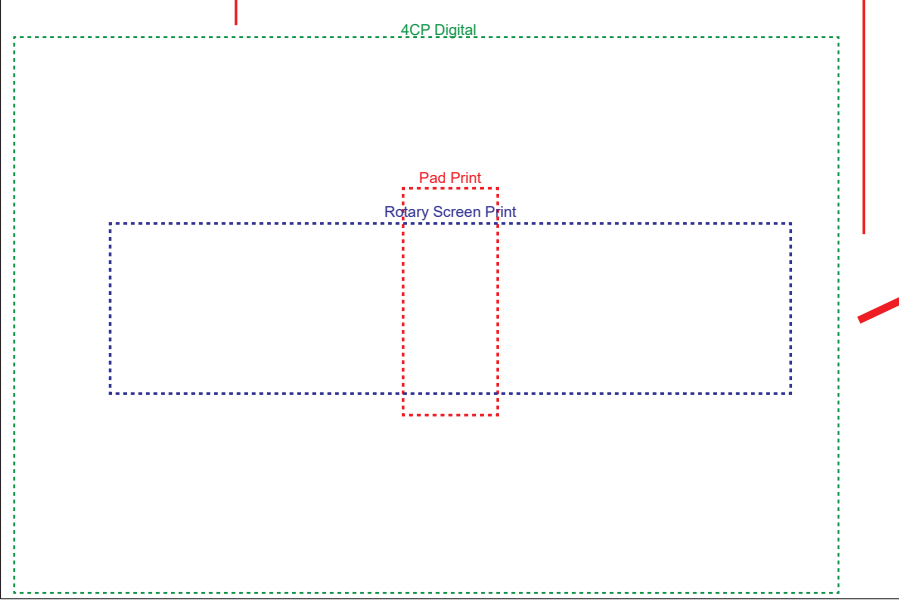

Product Name:

Car Bucket Dry Tissue

Product Code:

CCT002

Product Size:

68mm x 68mm x 143mm

Product Colours:

White

Decoration Area:

- 40mm x 40mm - pad print
- 160mm x 80mm - rotary screen (1col only)
- 225mm x 156mm - full colour digital
- 48mm x 35mm - full colour digital top
- 68mm x 68mm - full colour digital top

Top edge folding area   over lapping area

50% actual size