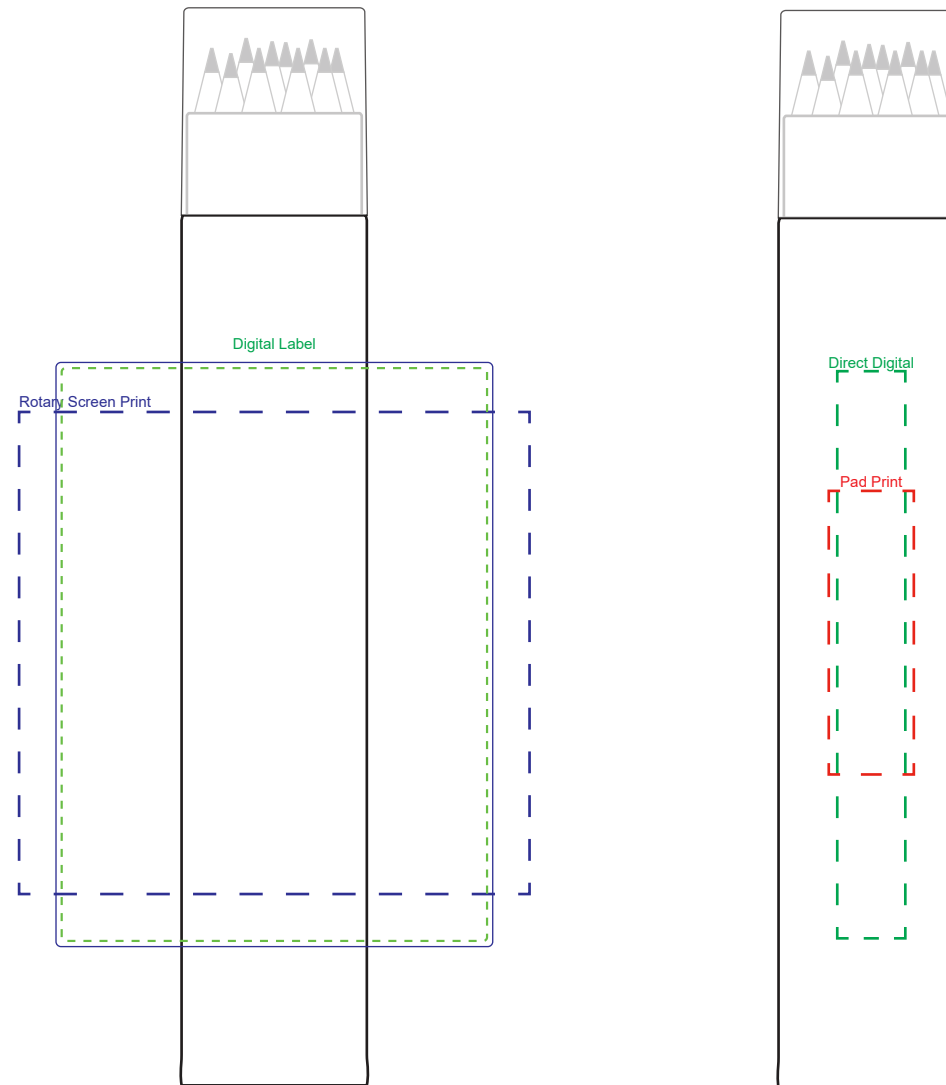

Product Name:

Colour Pencil Tube

Product Code:

CP002

Product Size:

190mm x 33mm x 33mm

Product Colours:

Natural

Decoration Area:

50mm x 15mm - pad print

90mm x 85mm - rotary screen print

101mm x 75mm - digital label

100mm x 12mm - direct digital

DIGITAL LABEL:

Green dotted line shows maximum print area. At least 1mm of bleed is required and shown by dark blue line

75% actual size