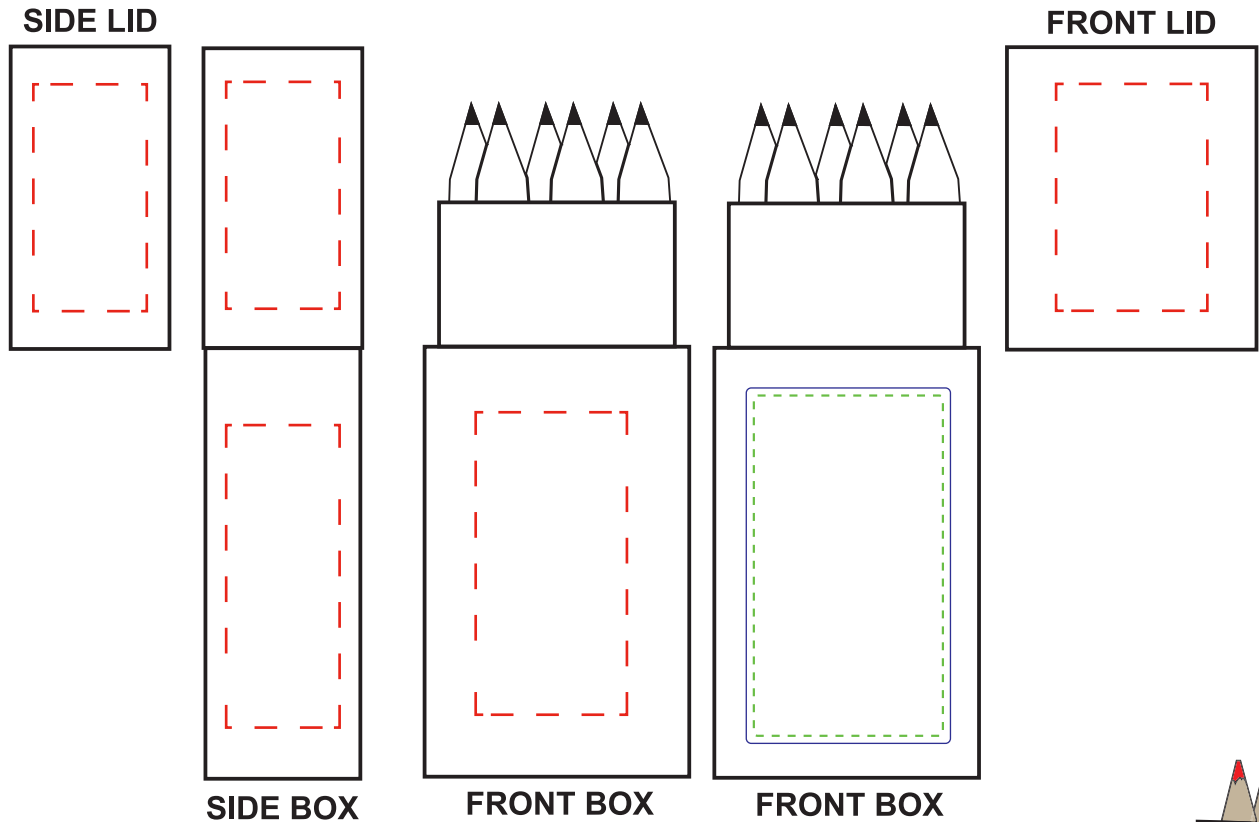

**Product Name:**

Colour Pencil Set

**Product Code:**

CP003

**Product Size:**

91mm x 35mm x 21mm

**Product Colours:**

Natural

**Decoration Area:**

20mm x 40mm - pad print font

20mm x 30mm - pad print front lid

15mm x 40mm - pad print side

15mm x 30mm - pad print side lid

25mm x 45mm - digital label

20mm x 40mm - direct digital front

20mm x 30mm - direct digital front lid

15mm x 40mm - direct digital side

15mm x 30mm - direct digital side lid

**DIGITAL LABEL:**  
 Green dotted line shows maximum print area. At least 1mm of bleed is required and shown by dark blue line

**\*Positional Reference Only**

100% actual size