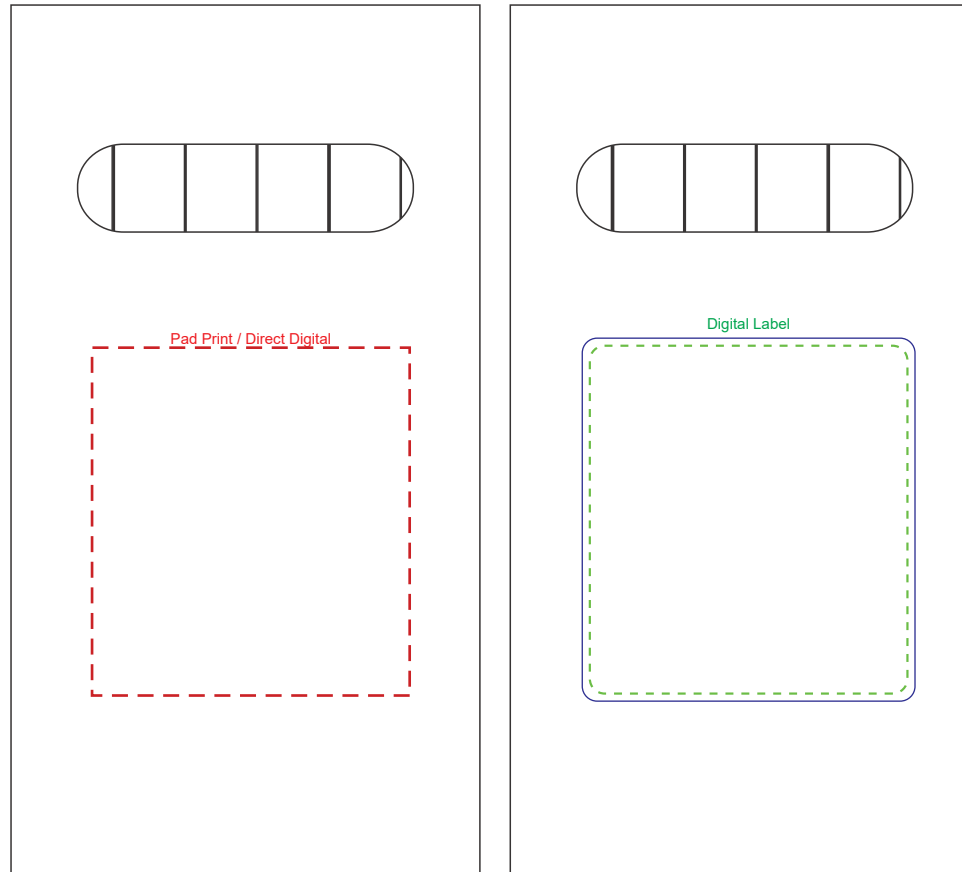

Product Name:

Turin 6CT Twist Crayon Set

Product Code:

CY003

Product Size:

115mm x 62mm x 12mm

Product Colours:

Natural

Decoration Area:

42mm x 46mm - pad print box

60mm x 7mm - pad print crayon

42mm x 46mm - direct digital box

60mm x 7mm - direct digital crayon

42mm x 46mm - digital label box

DIGITAL LABEL:

Green dotted line shows maximum print area. At least 1mm of bleed is required and shown by dark blue line

100% actual size