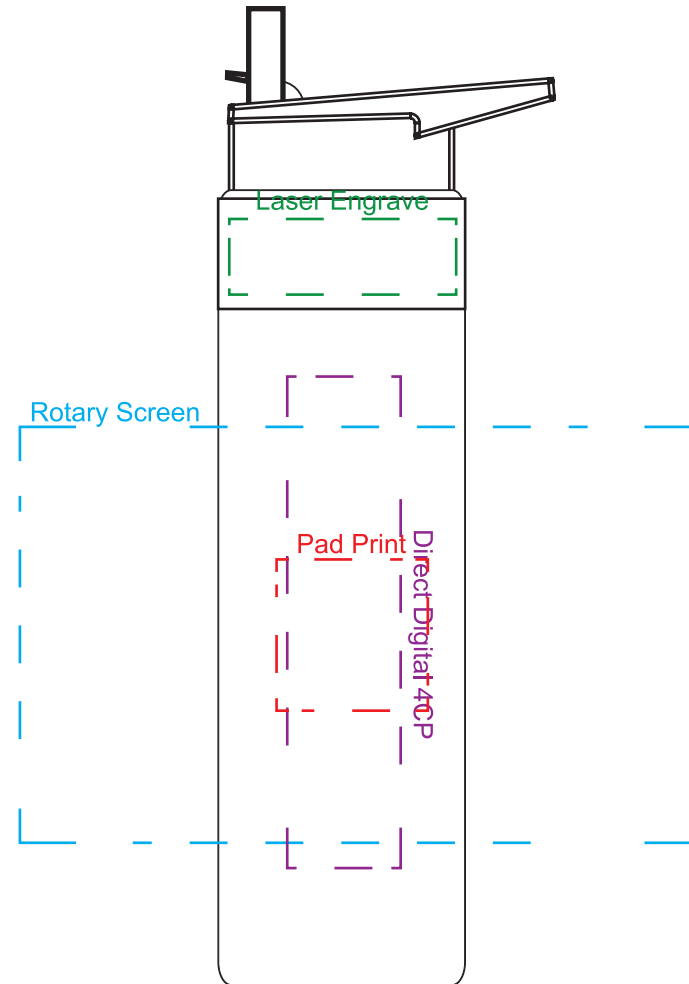

Product Name:

Java Drink Bottle

Product Code:

DB006

Product Size:

85mm x 65mm x 240mm

Product Colours:

Red, clear, blue

Decoration Area:

40mm x 40mm - pad print

60mm x 20mm - laser engrave

180mm x 110mm - rotary screen print

30mm x 130mm - direct digital

Engrave to tone-on-tone silver

50% actual size