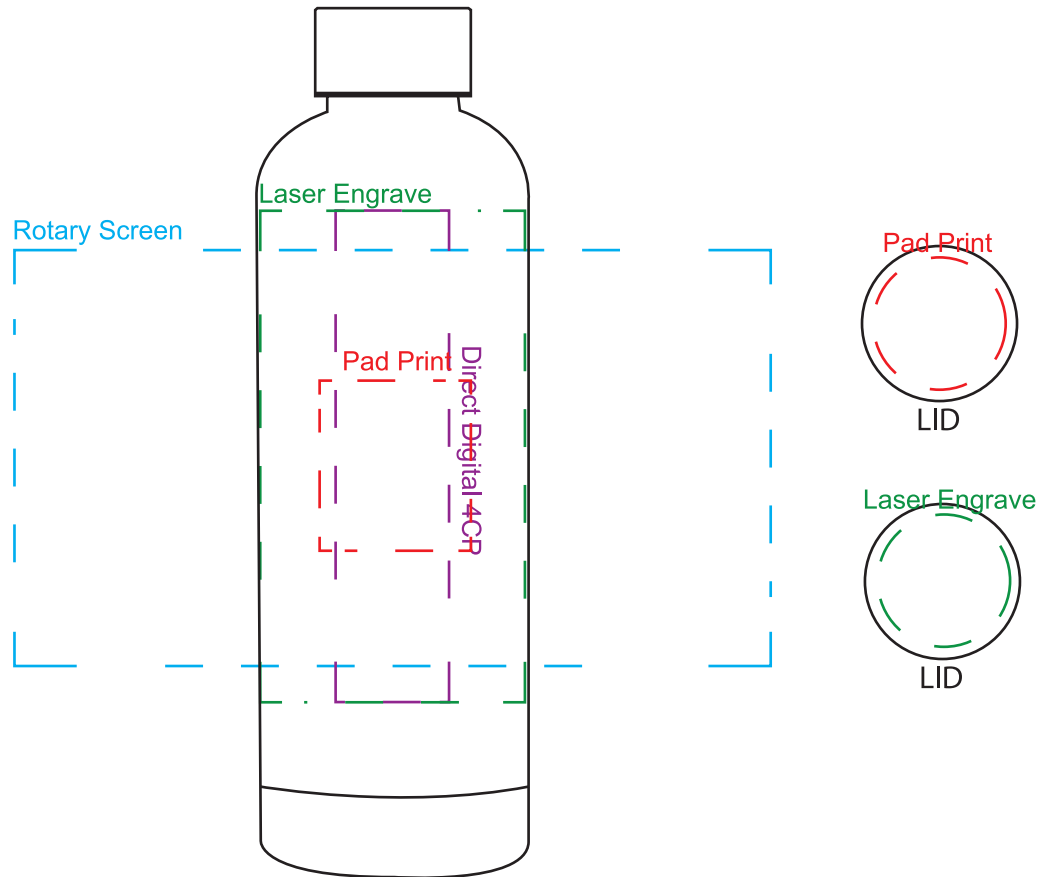

Product Name:

Eva Drink Bottle

Product Code:

DB014

Product Size:

70mm x 230mm

Product Colours:

Black, white, blue, red, silver

Decoration Area:

40mm x 45mm - pad print

35mmD - pad print lid

70mm x 130mm - laser engrave

35mmD - laser engrave lid

200mm x 110mm - rotary screen print

30mm x 130mm - direct digital

Engraves to silver

50% actual size

Line drawing is for approximate print positional purposes only. It is not intended to be an exact scale or detailed representation. Colour proofs are to be used as a guide only. Red dotted lines will not be printed, these are for max print guides only. Small details or text including trade marks may fill in and not be legible.