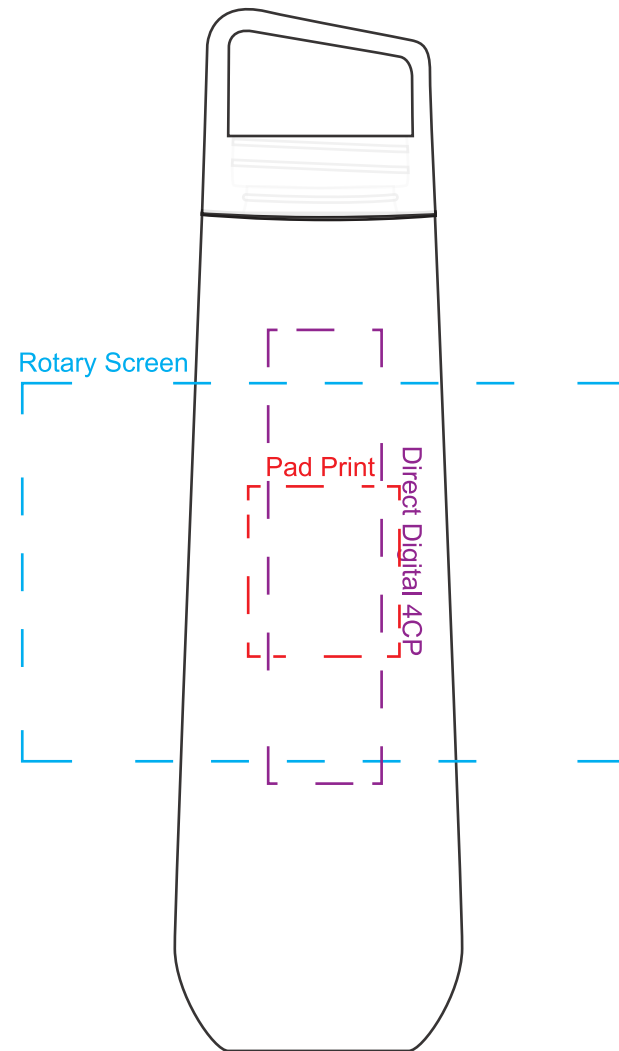

Product Name:

Sweeta Drink Bottle

Product Code:

DB016

Product Size:

76mm x 275mm

Product Colours:

Black, clear, blue, red, orange

Decoration Area:

40mm x 45mm - pad print

160mm x 100mm - rotary screen print

30mm x 120mm - direct digital

50% actual size