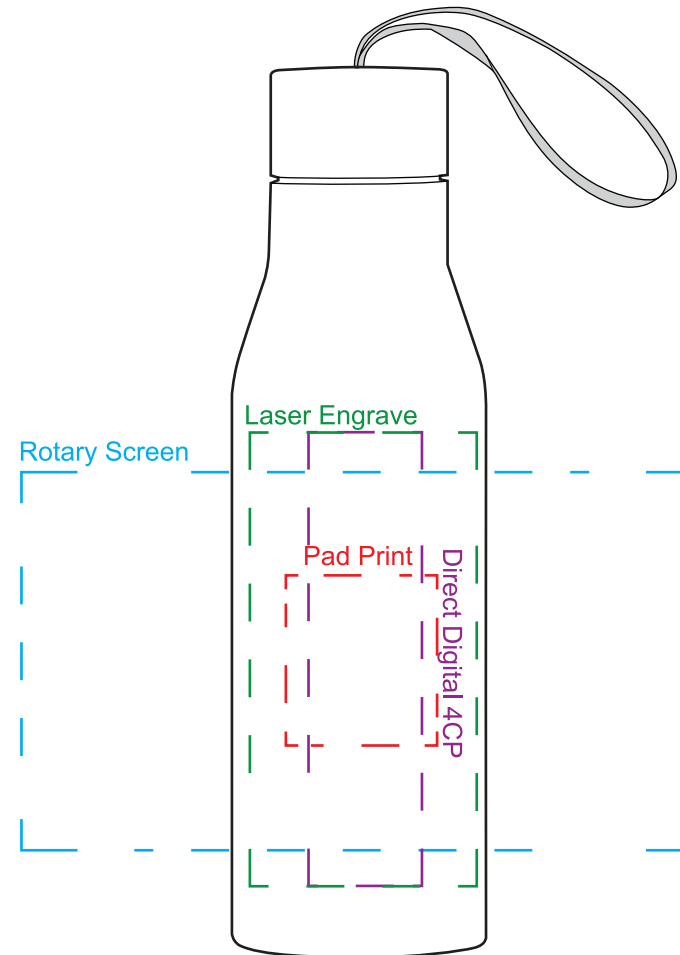

Product Name:

Berkeley Drink Bottle

Product Code:

DB018

Product Size:

67mm x 235mm

Product Colours:

Black, silver, red, blue

Decoration Area:

40mm x 45mm - pad print

60mm x 120mm - laser engrave

180mm x 100mm - rotary screen print

30mm x 120mm - direct digital

Engrave to tone-on-tone silver

50% actual size

Line drawing is for approximate print positional purposes only. It is not intended to be an exact scale or detailed representation. Colour proofs are to be used as a guide only. Red dotted lines will not be printed, these are for max print guides only. Small details or text including trade marks may fill in and not be legible.