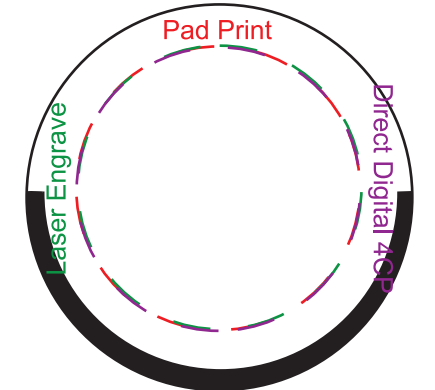

**Decoration Area:**

40mm x 45mm - pad print

50mmD - pad print lid

30mm x 130mm - laser engrave

60mmD - laser engrave lid

170mm x 120mm - rotary screen print

30mm x 140mm - direct digital

60mmD - direct digital lid

Rotary Screen

No Handle Lid

Rope Handle Lid

Steel Wire Handle Lid

Direct Digital 4CP

Engraves to tone-on-tone Bamboo

75% actual size

Line drawing is for approximate print positional purposes only. It is not intended to be an exact scale or detailed representation. Colour proofs are to be used as a guide only. Red dotted lines will not be printed, these are for max print guides only. Small details or text including trade marks may fill in and not be legible.