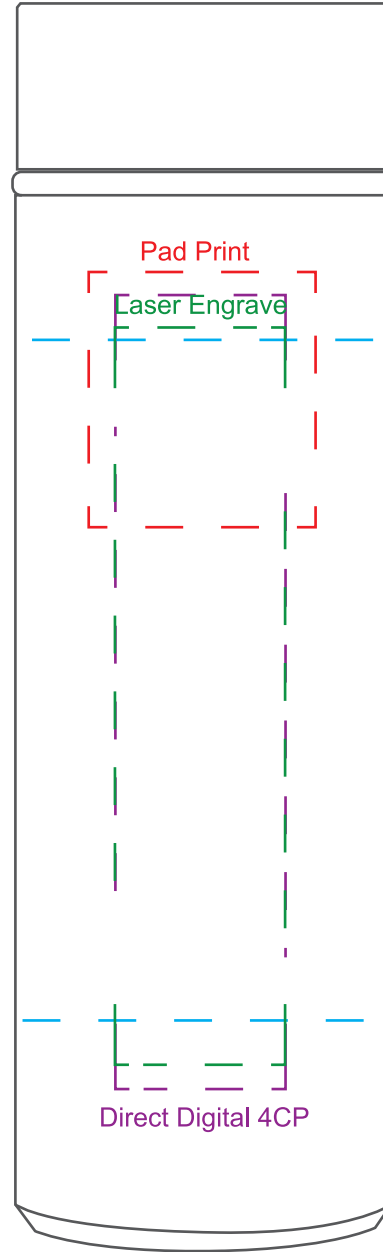

**Product Name:**

Burra Bamboo Drink Bottle

**Product Code:**

DB022

**Product Size:**

68mm x 220mm

**Product Colours:**

Natural

**Decoration Area:**

40mm x 45mm - pad print

50mmD - pad print lid

30mm x 130mm - laser engrave

60mmD - laser engrave lid

170mm x 120mm - rotary screen print

30mm x 140mm - direct digital

60mmD - direct digital lid

Rotary Screen

No Handle Lid

Rope Handle Lid

Steel Wire Handle Lid

Direct Digital 4CP

Engraves to tone-on-tone Bamboo

75% actual size

Line drawing is for approximate print positional purposes only. It is not intended to be an exact scale or detailed representation. Colour proofs are to be used as a guide only. Red dotted lines will not be printed, these are for max print guides only. Small details or text including trade marks may fill in and not be legible.