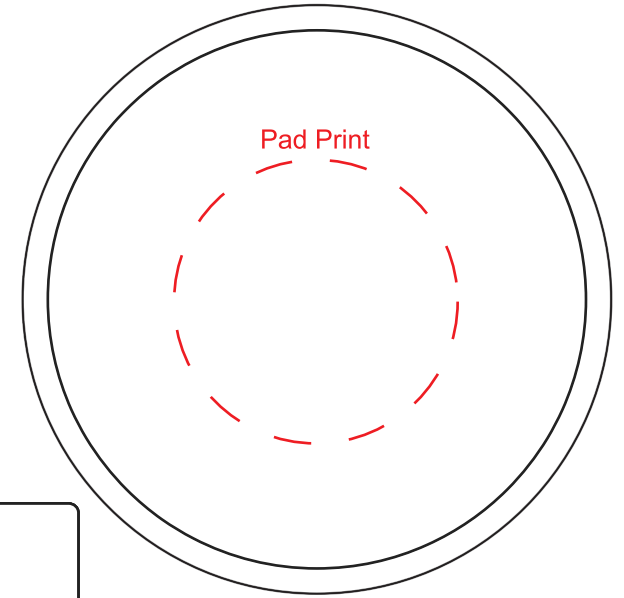

Product Name:

Gift Tube Cup - Large

Product Code:

DWP002

Product Size:

104mm x 148mm

Product Colours:

Natural

Decoration Area:

50mmD - pad print lid

40mm x 40mm - pad print

220mm x 50mm - rotary screen

75% actual size