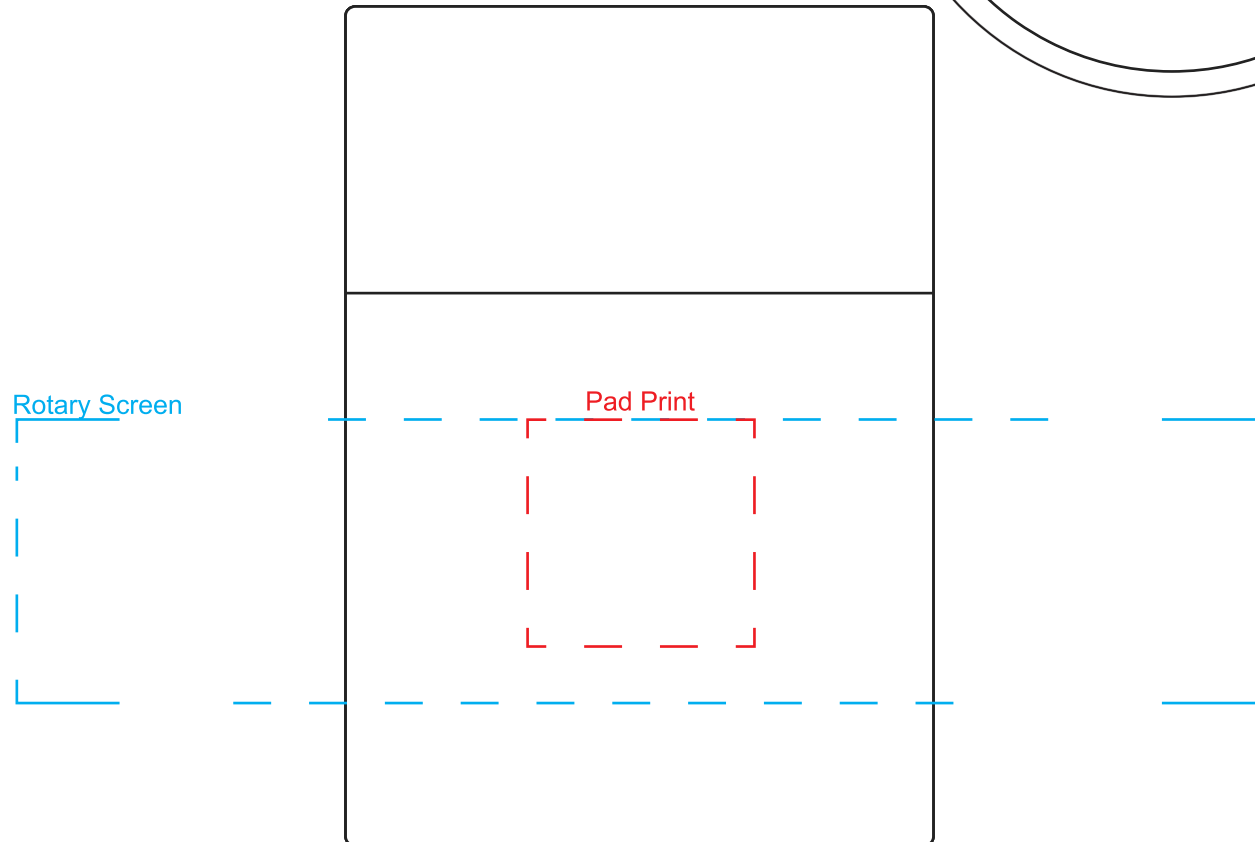

Product Name:

Gift Tube Cup - Large

Product Code:

DWP002

Product Size:

104mm x 148mm

Product Colours:

Natural

Decoration Area:

50mmD - pad print lid

40mm x 40mm - pad print

220mm x 50mm - rotary screen

75% actual size