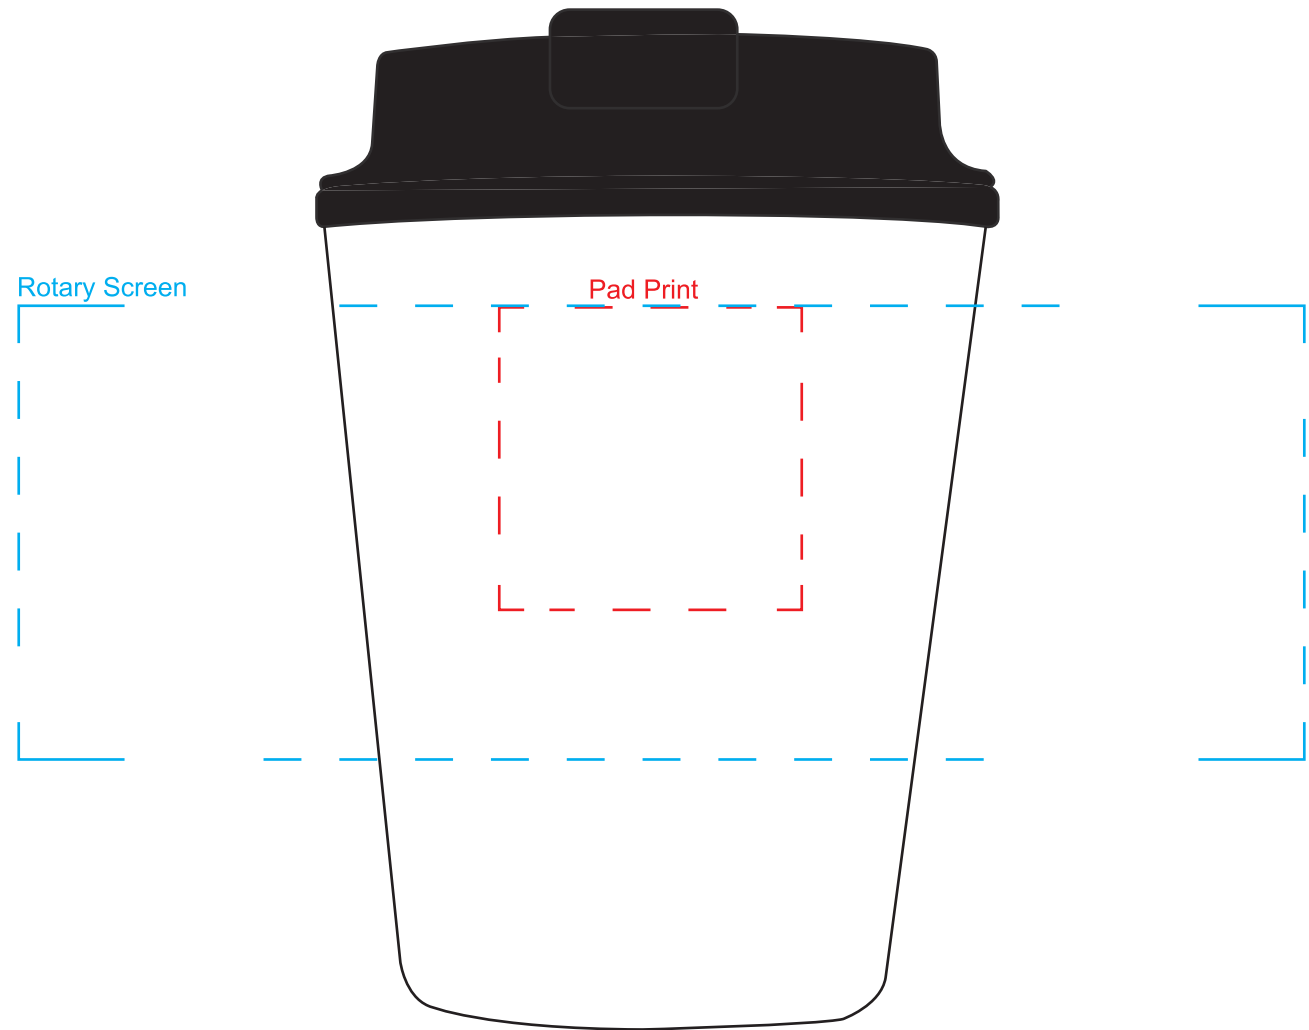

Product Name:

Karvo Ecco Kuppa

Product Code:

EK010

Product Size:

130mm x 90mm

Product Colours:

Black, white, pink, yellow, navy blue,
cyan, red, bamboo

Decoration Area:

40mm x 40mm - pad print

170mm x 60mm - rotary screen print

100% actual size

Line drawing is for approximate print positional purposes only. It is not intended to be an exact scale or detailed representation. Colour proofs are to be used as a guide only. Red dotted lines will not be printed, these are for max print guides only. Small details or text including trade marks may fill in and not be legible.