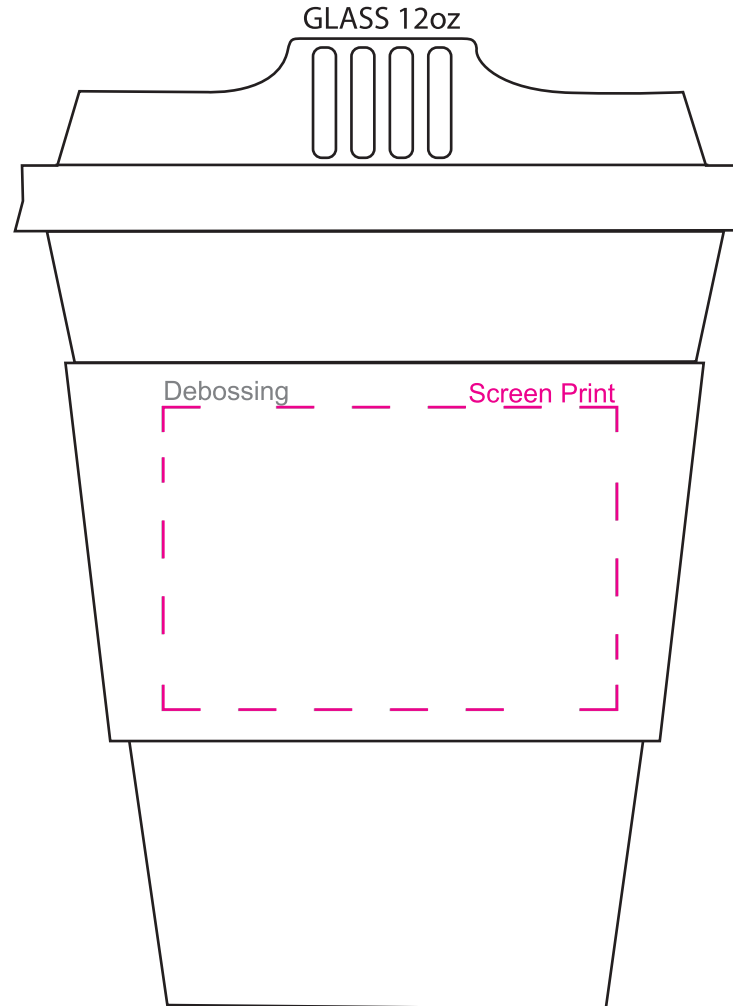

**Product Name:**

Carlo Glass Coffee Cup - Silicone Band

**Product Code:**

EK012

**Product Size:**

90mm x 130mm

**Product Colours:**

Black, white, red, yellow, orange, pink, bright green, dark green, teal, light blue, royal blue, dark blue, purple

**Decoration Area:**

60mm x 40mm - screen print

60mm x 40mm - debossing

100% actual size