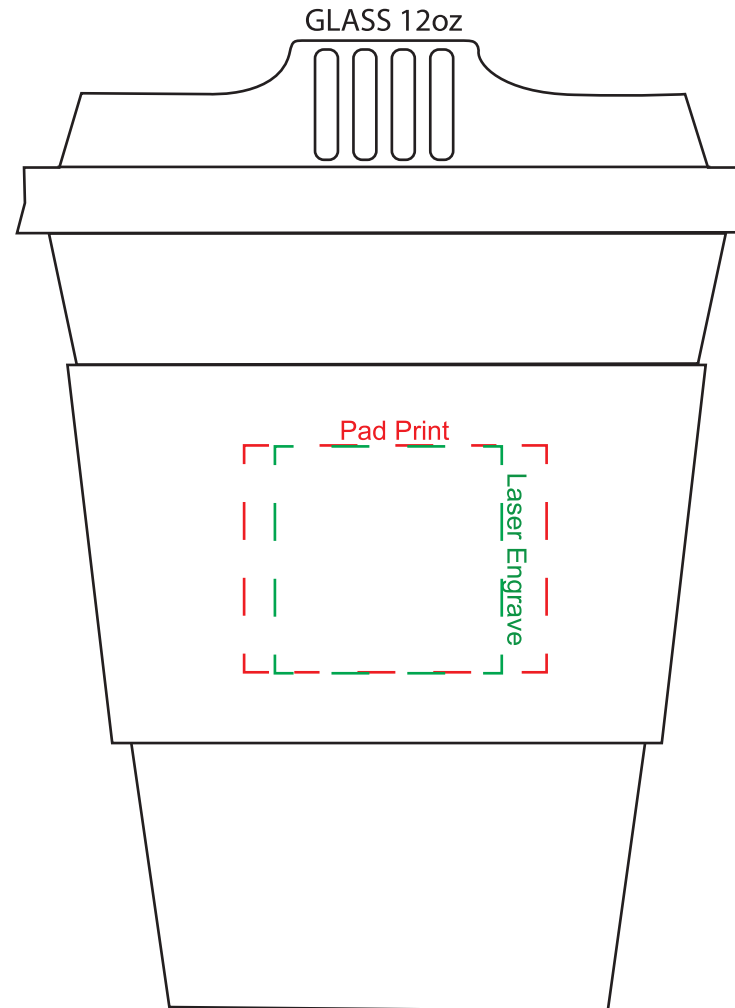

Product Name:

Carlo Glass Coffee Cup - Cork Band

Product Code:

EK013

Product Size:

90mm x 130mm

Product Colours:

Black, white, red, yellow, orange, pink, bright green, dark green, teal, light blue, royal blue, dark blue, purple, natural cork

Decoration Area:

40mm x 30mm - pad print

30mm x 30mm - laser engrave

100% actual size