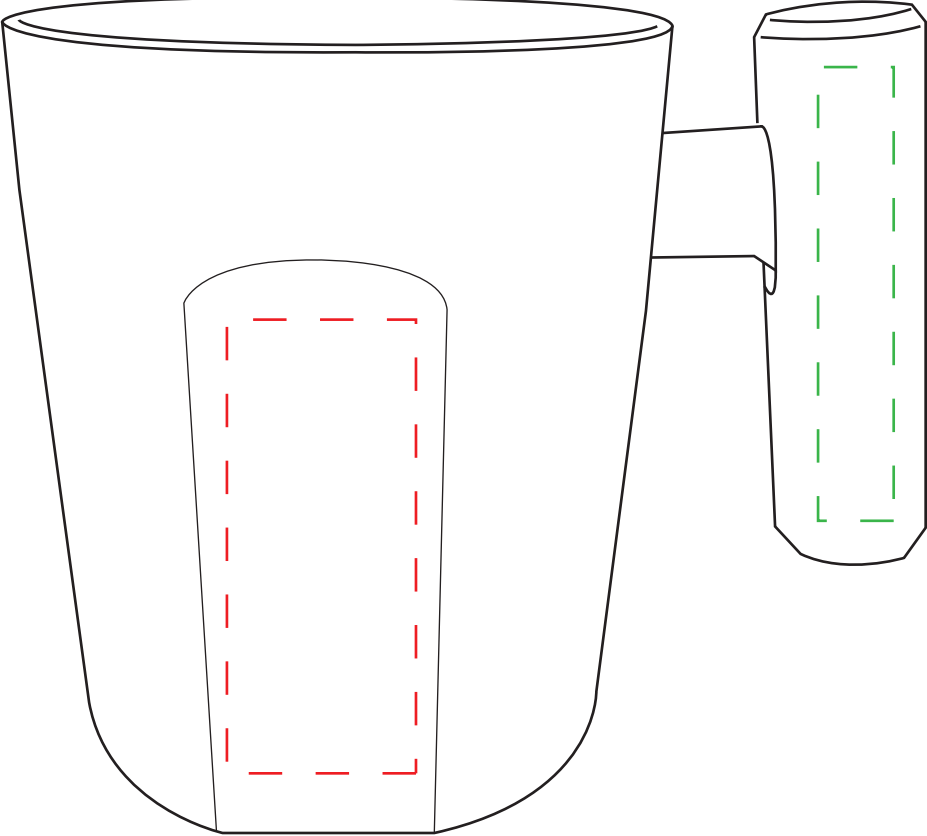

Product Name:

Bogota Bamboo Coffee Cup

Product Code:

EK016

Product Size:

125mm x 105mm x 88mm

Product Colours:

Black, natural

Decoration Area:

25mm x 60mm - pad print

10mm x 60mm - laser engrave (handle)

Engraves to tone-on-tone

100% actual size