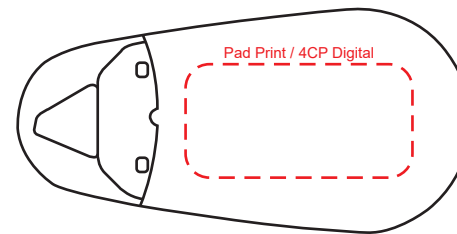

Product Name:

Bayla Glue Tape

Product Code:

GTP001

Product Size:

60mm x 30mm x 13mm

Product Colours:

Black, white, blue, pink

Decoration Area:

30mm x 15mm - pad print

30mm x 15mm - direct digital

100% actual size