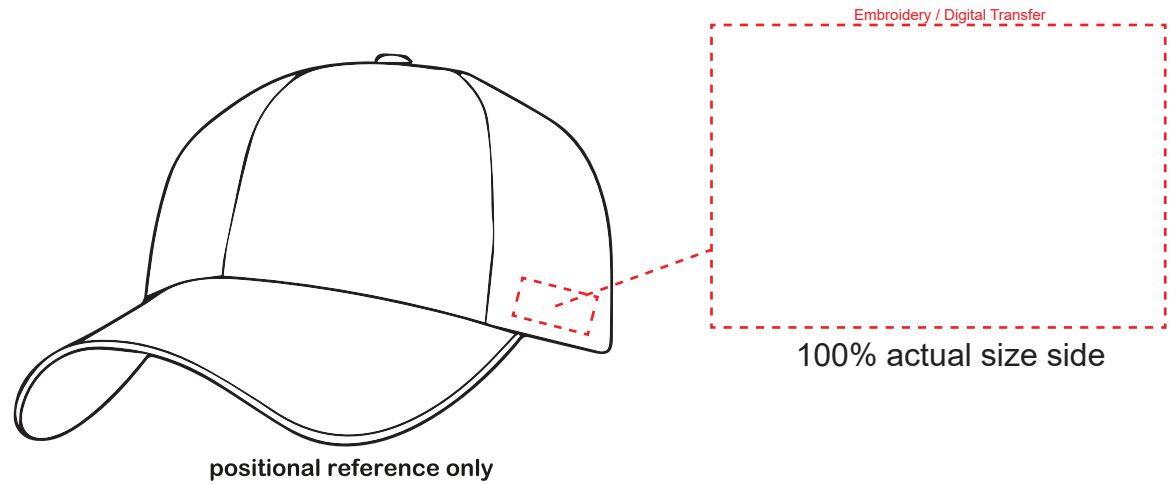

Product Name:

Eumo Heavy Acrylic Sandwich Cap
6 Panel

Product Code:

HDW001

Product Colours:

Black, navy blue, brown, burgundy, royal blue, sky blue, red, orange-red, yellow, cream, dark grey, light grey, light pink, orange-yellow, white/black, black/red

Decoration Area:

- 80mm x 55mm - embroidery front
- 60mm x 40mm - embroidery side
- 50mm x 20mm - embroidery back
- 80mm x 55mm - digital transfer front
- 60mm x 40mm - digital transfer side
- 50mm x 20mm - digital transfer back

50% actual size