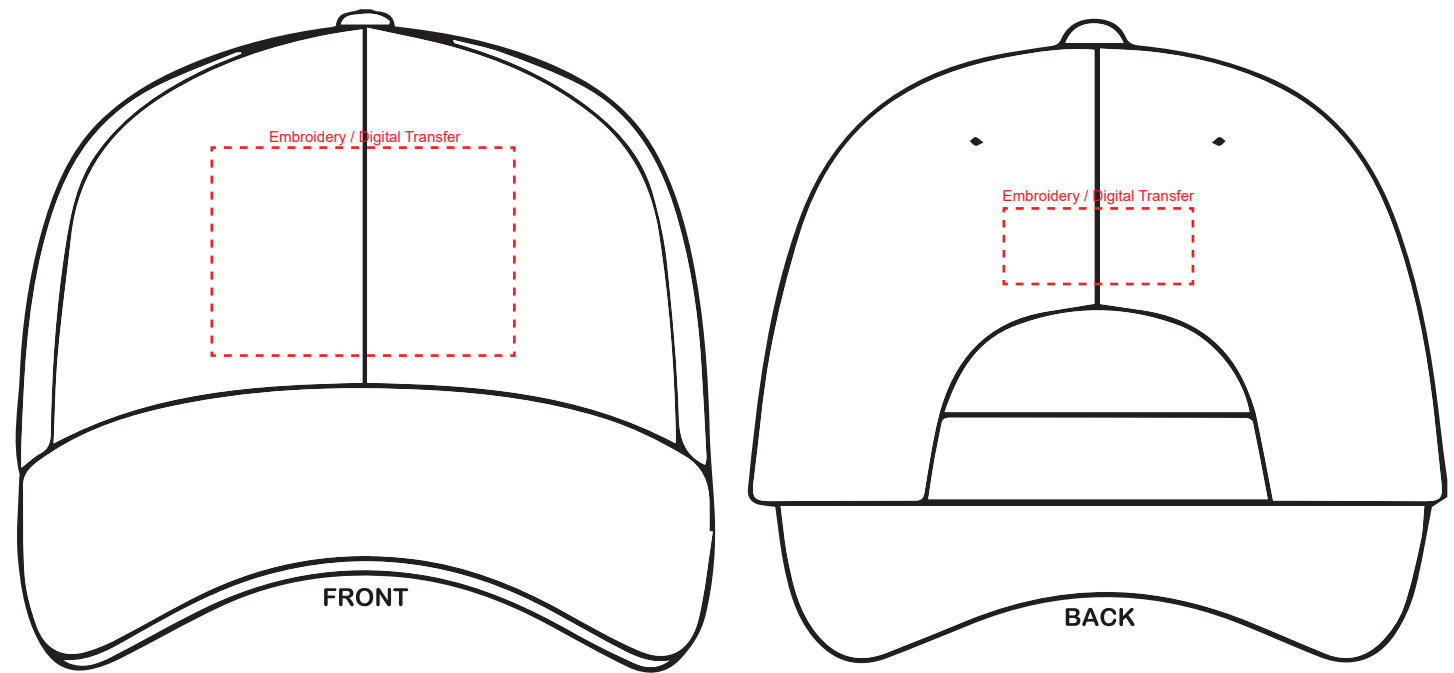

Product Name:

Eumo Heavy Acrylic Sandwich Cap
6 Panel

Product Code:

HDW001

Product Colours:

Black, navy blue, brown, burgundy, royal blue, sky blue, red, orange-red, yellow, cream, dark grey, light grey, light pink, orange-yellow, white/black, black/red

Decoration Area:

- 80mm x 55mm - embroidery front
- 60mm x 40mm - embroidery side
- 50mm x 20mm - embroidery back
- 80mm x 55mm - digital transfer front
- 60mm x 40mm - digital transfer side
- 50mm x 20mm - digital transfer back

50% actual size