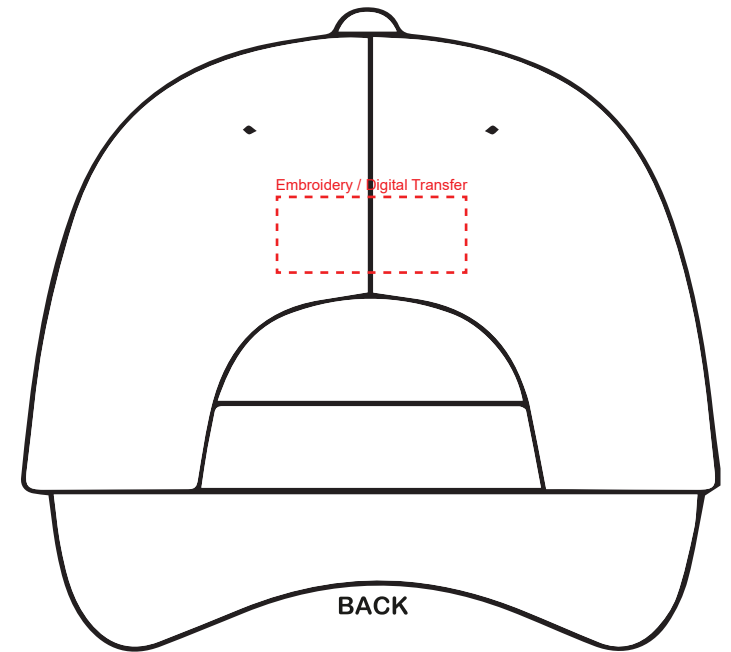

Product Name:

Const Heavy Cotton Sandwich Cap
6 Panel

Product Code:

HDW005

Product Colours:

Black, black/red, navy blue, brown, royal blue, sky blue, red, orange, yellow, cream, rose red, burgundy, light pink, white/black

Decoration Area:

- 80mm x 55mm - embroidery front
- 60mm x 40mm - embroidery side
- 50mm x 20mm - embroidery back
- 80mm x 55mm - digital transfer front
- 60mm x 40mm - digital transfer side
- 50mm x 20mm - digital transfer back

positional reference only

FRONT

BACK

50% actual size