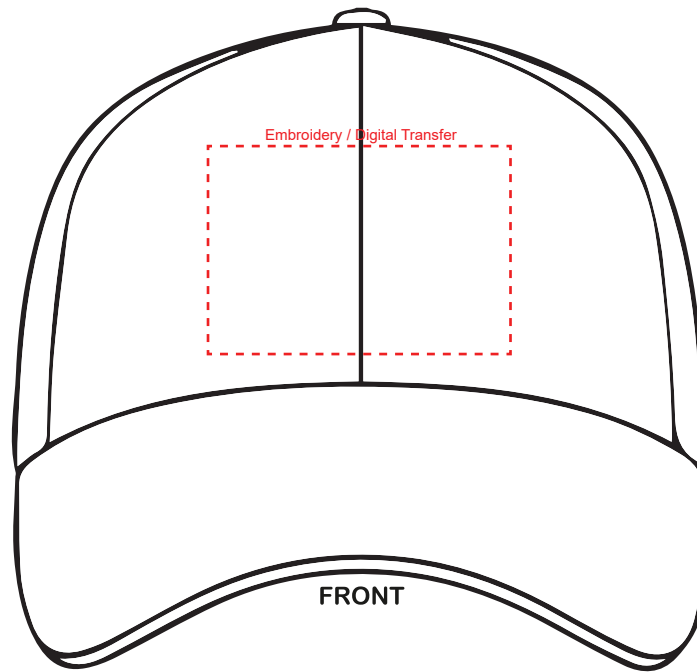

Product Name:

Const Heavy Cotton Sandwich Cap
6 Panel

Product Code:

HDW005

Product Colours:

Black, black/red, navy blue, brown, royal blue, sky blue, red, orange, yellow, cream, rose red, burgundy, light pink, white/black

Decoration Area:

- 80mm x 55mm - embroidery front
- 60mm x 40mm - embroidery side
- 50mm x 20mm - embroidery back
- 80mm x 55mm - digital transfer front
- 60mm x 40mm - digital transfer side
- 50mm x 20mm - digital transfer back

positional reference only

FRONT

BACK

50% actual size