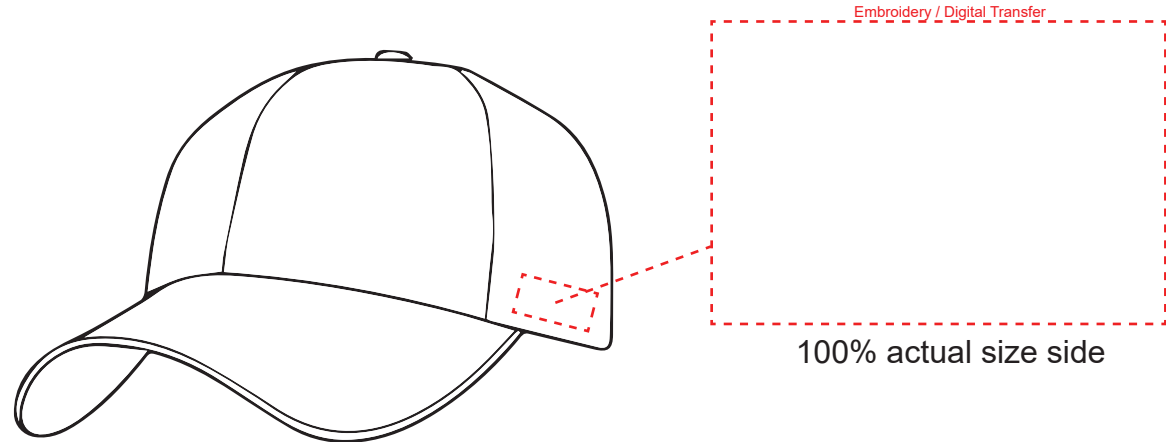

Product Name:

Const Heavy Cotton Sandwich Cap
6 Panel

Product Code:

HDW005

Product Colours:

Black, black/red, navy blue, brown, royal blue, sky blue, red, orange, yellow, cream, rose red, burgundy, light pink, white/black

Decoration Area:

- 80mm x 55mm - embroidery front
- 60mm x 40mm - embroidery side
- 50mm x 20mm - embroidery back
- 80mm x 55mm - digital transfer front
- 60mm x 40mm - digital transfer side
- 50mm x 20mm - digital transfer back

positional reference only

FRONT

BACK

50% actual size