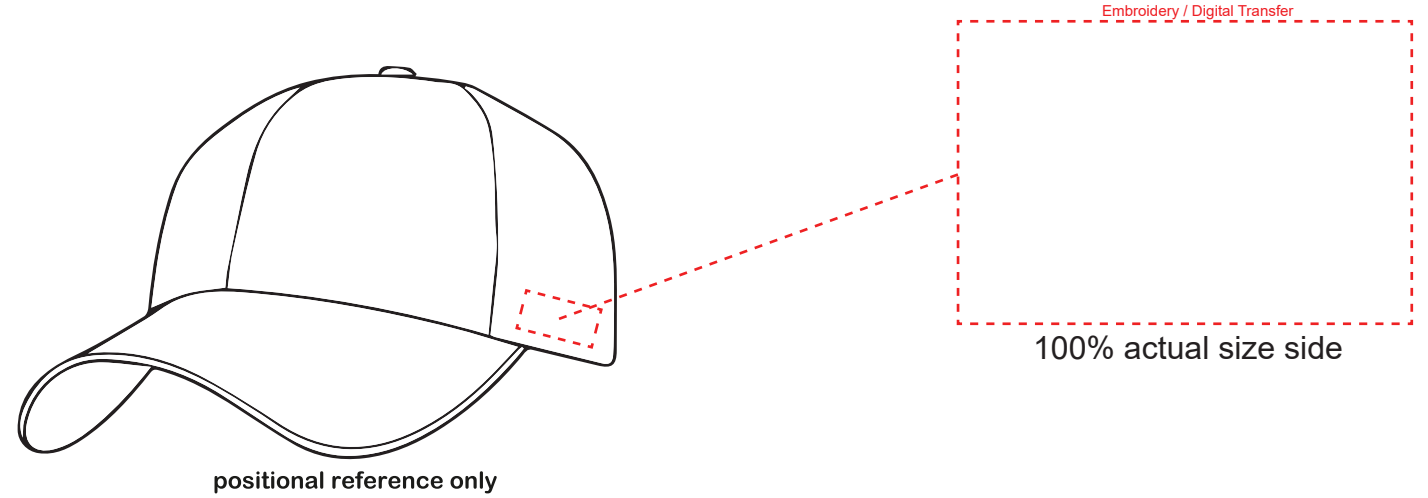

Product Name:

Four Seasons Heavy Cotton Cap
6 Panel

Product Code:

HDW015

Product Colours:

Black, navy blue, brown, royal blue, red,
burgundy, orange, yellow, light grey, white

Decoration Area:

- 80mm x 55mm - embroidery front
- 60mm x 40mm - embroidery side
- 50mm x 20mm - embroidery back
- 80mm x 55mm - digital transfer front
- 60mm x 40mm - digital transfer side
- 50mm x 20mm - digital transfer back

50% actual size