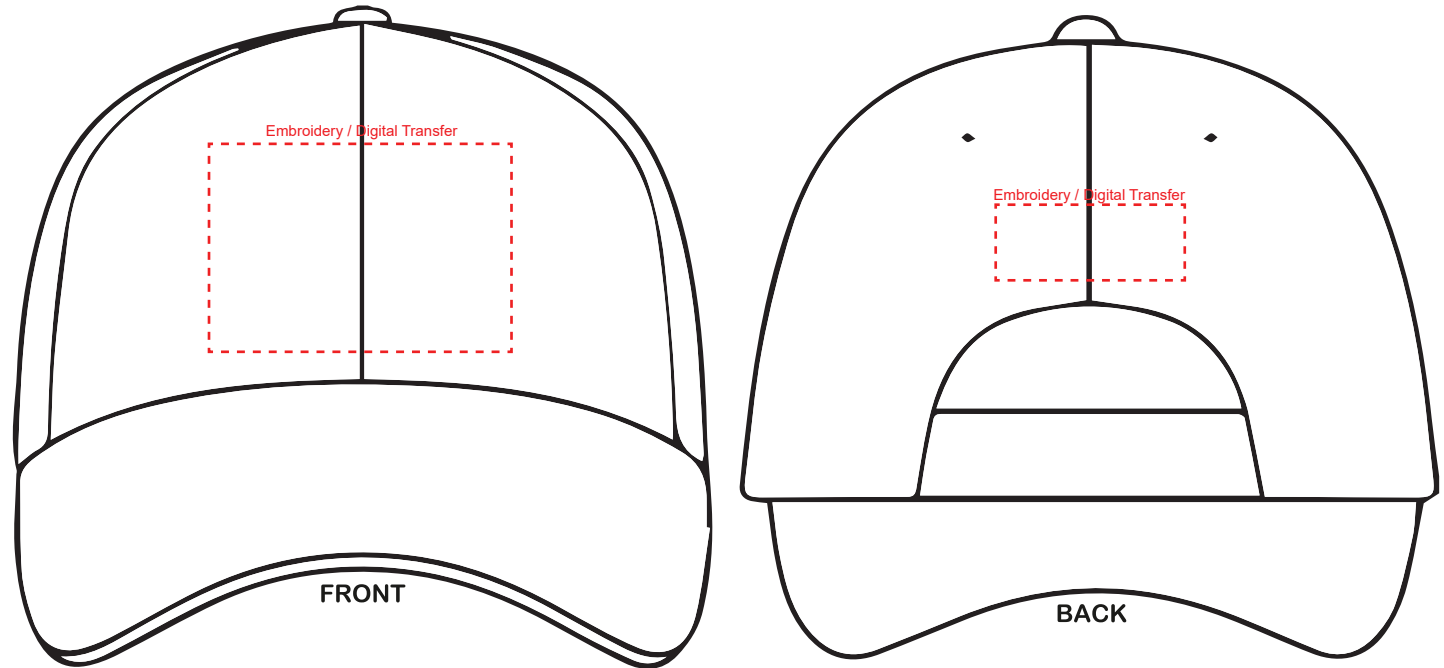

Product Name:

Four Seasons Heavy Cotton Cap
6 Panel

Product Code:

HDW015

Product Colours:

Black, navy blue, brown, royal blue, red,
burgundy, orange, yellow, light grey, white

Decoration Area:

- 80mm x 55mm - embroidery front
- 60mm x 40mm - embroidery side
- 50mm x 20mm - embroidery back
- 80mm x 55mm - digital transfer front
- 60mm x 40mm - digital transfer side
- 50mm x 20mm - digital transfer back

50% actual size