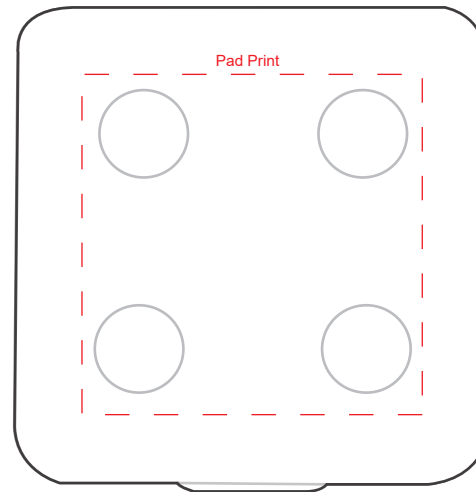

Product Name:

Mate Whiskey Ice Cube Set

Product Code:

ICB001

Product Size:

63mm x 63mm x 32mm box

Product Colours:

Silver cube, clear box

Decoration Area:

45mm x 45mm - pad print box

45mm x 45mm - digital label box

42mm x 46mm - digital label box

20mm x 20mm - laser engrave cube

100% actual size