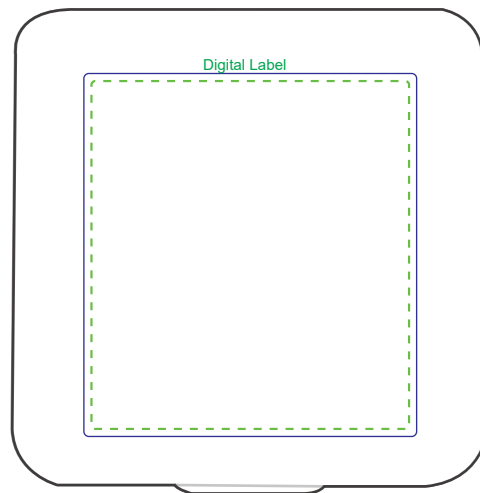

Product Name:

Mate Whiskey Ice Cube Set

Product Code:

ICB001

Product Size:

63mm x 63mm x 32mm box

Product Colours:

Silver cube, clear box

Decoration Area:

45mm x 45mm - pad print box

45mm x 45mm - digital label box

42mm x 46mm - digital label box

20mm x 20mm - laser engrave cube

100% actual size