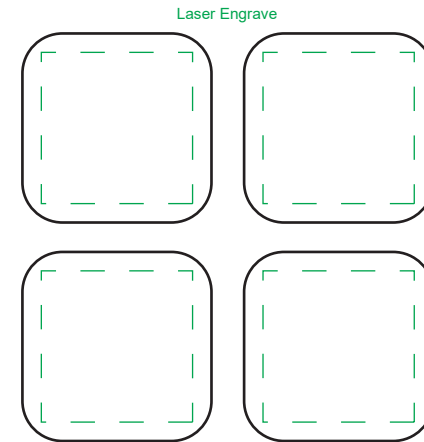

Product Name:

Mate Whiskey Ice Cube Set

Product Code:

ICB001

Product Size:

63mm x 63mm x 32mm box

Product Colours:

Silver cube, clear box

Decoration Area:

45mm x 45mm - pad print box

45mm x 45mm - digital label box

42mm x 46mm - digital label box

20mm x 20mm - laser engrave cube

100% actual size