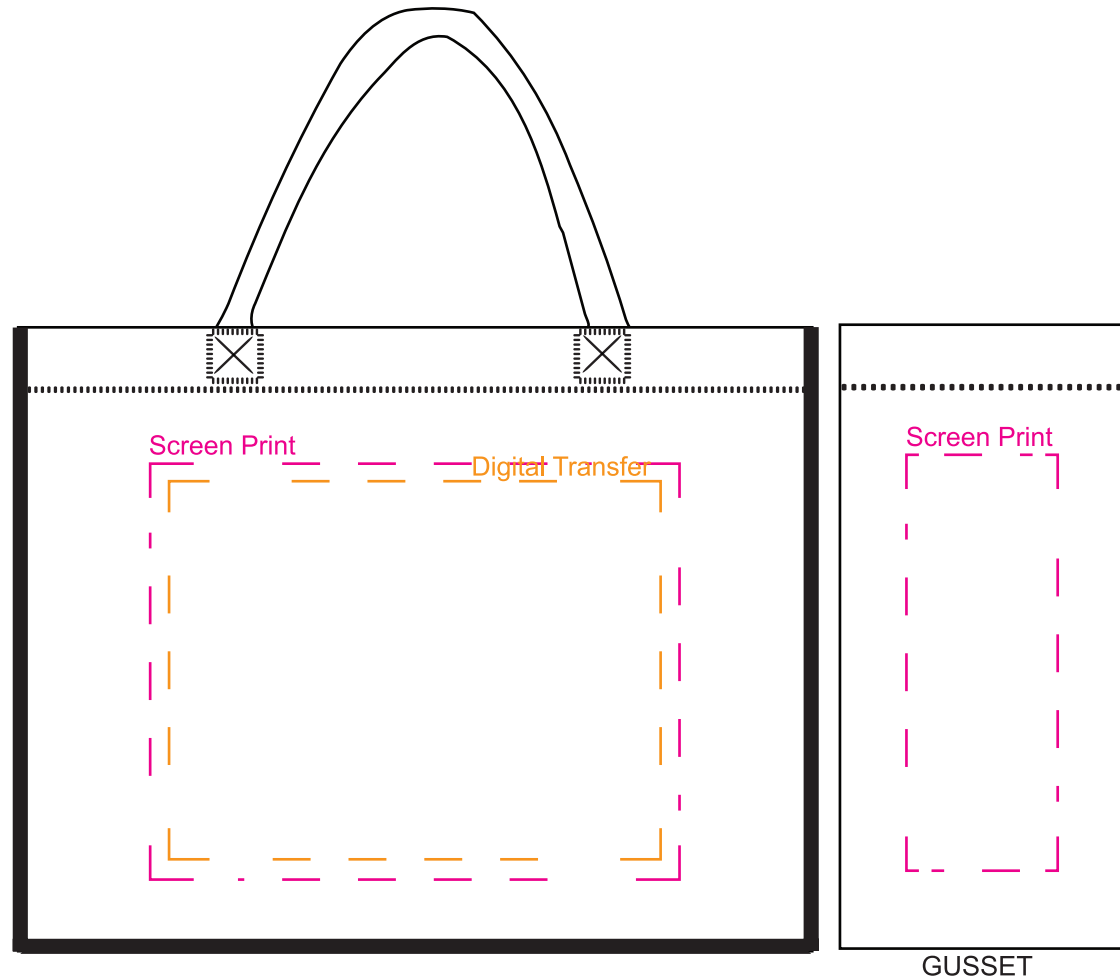

Product Name:

Jute Bag Coloured

Product Code:

JTB002

Product Size:

420mm x 330mm x 150mm

Product Colours:

Black, red, navy blue

Decoration Area:

280mm x 220mm - screen print

80mm x 220mm - screen print gusset

260mm x 200mm - digital transfer

25% actual size