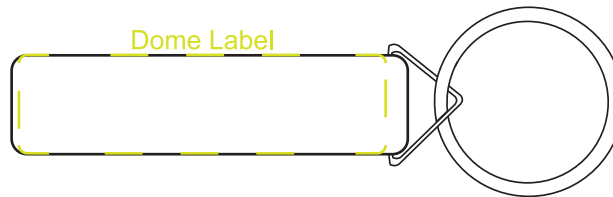

Product Name:

Handy Bottle Opener Key Ring

Product Code:

KRB002

Product Size:

54.5mm x 13mm x 10mm

Product Colours:

Black, Silver, Red, Blue

Decoration Area:

35mm x 10mm - pad print

35mm x 10mm - laser engrave

36mm x 10mm - direct digital

48.5mm x 13mm - dome label

Engraves to white

100% actual size

Line drawing is for approximate print positional purposes only. It is not intended to be an exact scale or detailed representation. Colour proofs are to be used as a guide only. Red dotted lines will not be printed, these are for max print guides only. Small details or text including trade marks may fill in and not be legible.