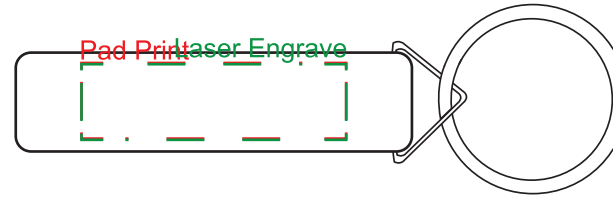

Product Name:

Handy Bottle Opener Key Ring

Product Code:

KRB002

Product Size:

54.5mm x 13mm x 10mm

Product Colours:

Black, Silver, Red, Blue

Decoration Area:

35mm x 10mm - pad print

35mm x 10mm - laser engrave

36mm x 10mm - direct digital

48.5mm x 13mm - dome label

Engraves to white

100% actual size

Line drawing is for approximate print positional purposes only. It is not intended to be an exact scale or detailed representation. Colour proofs are to be used as a guide only. Red dotted lines will not be printed, these are for max print guides only. Small details or text including trade marks may fill in and not be legible.