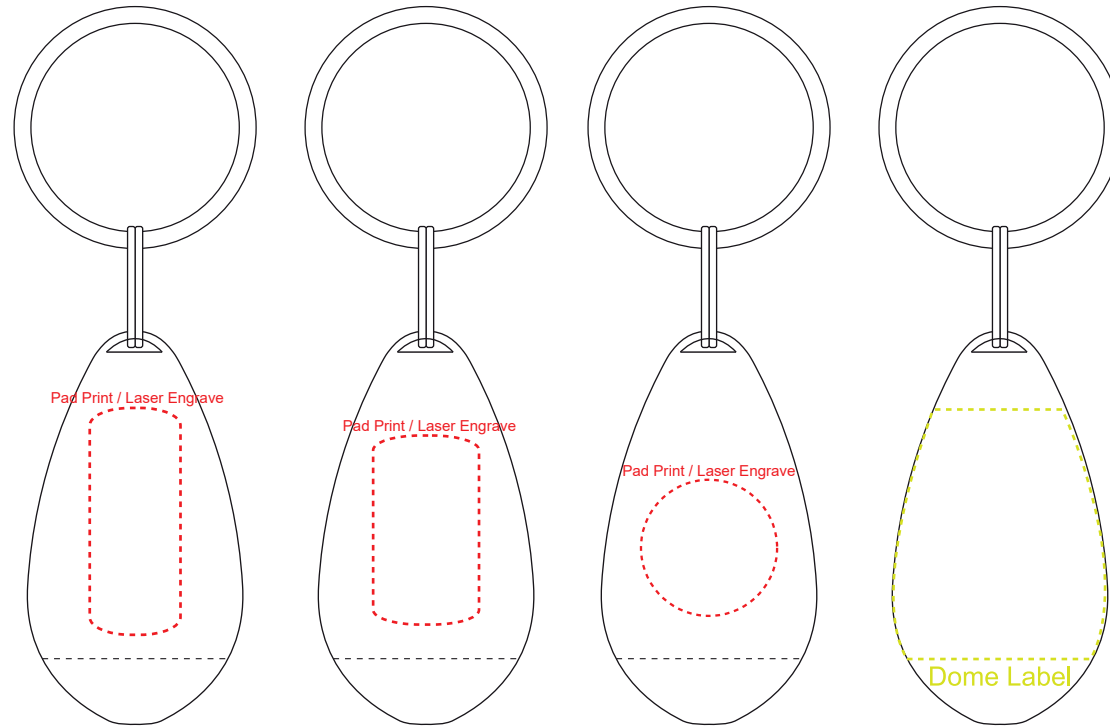

**Product Name:**

Bottle Opener Key Ring

**Product Code:**

KRB005

**Product Size:**

55mm x 28mm x 9mm

**Product Colours:**

Matt Silver, Gloss Silver

**Decoration Area:**

30mm x 12mm - pad print

18mmD - pad print

25mm x 14mm - pad print

30mm x 12mm - laser engrave

18mmD - laser engrave

25mm x 14mm - laser engrave

39mm x 28mm - dome label

 Engraves to tone-on-tone silver

100% actual size

Line drawing is for approximate print positional purposes only. It is not intended to be an exact scale or detailed representation. Colour proofs are to be used as a guide only. Red dotted lines will not be printed, these are for max print guides only. Small details or text including trade marks may fill in and not be legible.