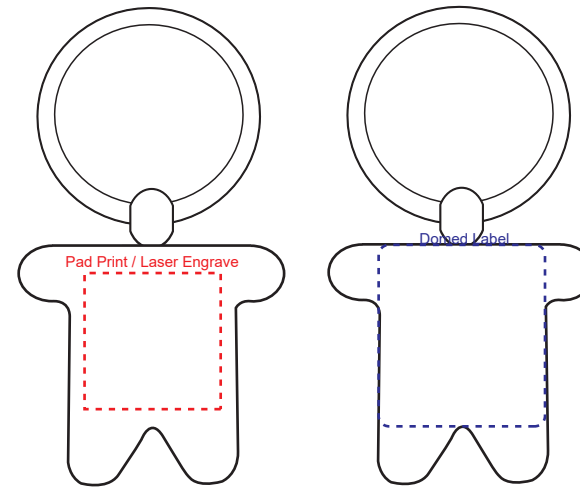

Product Name:

Little Man Key Ring

Product Code:

KRO008

Product Size:

70mm x 35mm x 4mm

Product Colours:

Silver

Decoration Area:

18mm x 18mm - pad print

18mm x 18mm - laser engrave

22mm x 24mm - dome label

Engraves to tone-on-tone Silver

100% actual size

Line drawing is for approximate print positional purposes only. It is not intended to be an exact scale or detailed representation. Colour proofs are to be used as a guide only. Red dotted lines will not be printed, these are for max print guides only. Small details or text including trade marks may fill in and not be legible.