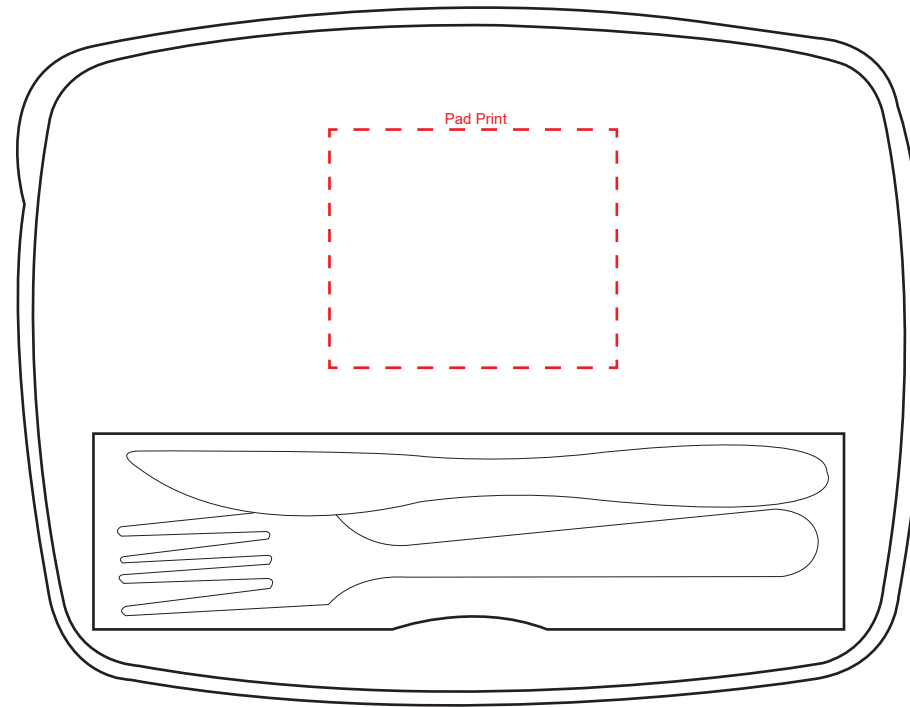

Product Name:

3 Section Lunch Box

Product Code:

LB001

Product Size:

240mm x 190mm x 60mm

Product Colours:

White, blue

Decoration Area:

76mm x 63mm - pad print

Positional reference

50% actual size