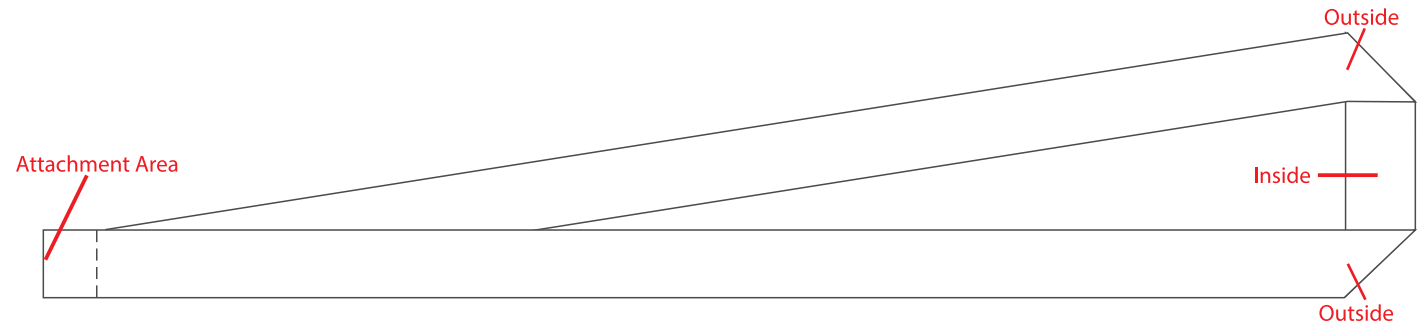

**Product Name:**

Full Colour Lanyard - 25mm

**Product Code:**

LN008

**Product Size:**

900mm x 25mm

**Product Colours:**

White

**Decoration Area:**

900mm x 25mm - sublimation both sides

20% actual size