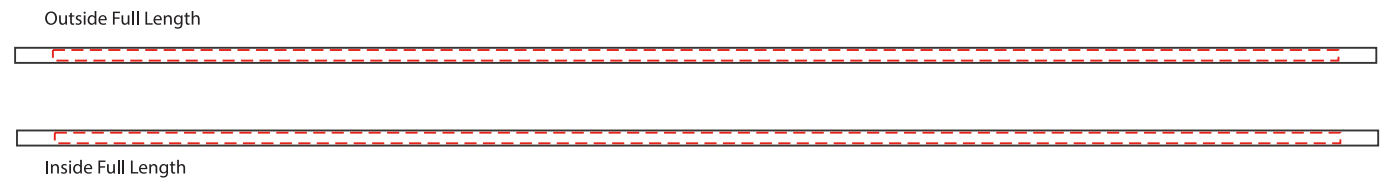

**Product Name:**

Tubular Lanyard - 10mm

**Product Code:**

LN015

**Product Size:**

900mm x 10mm

**Product Colours:**

Range of colours

**Decoration Area:**

850mm x 7mm - screen print

20% actual size

|              | White          | Black        |              |
|--------------|----------------|--------------|--------------|
| 032c         | 1795c          | 186c         | 193c         |
| 485c         | 201c           | 208c         | 212c         |
| 226c         | 252c           | Purple c     | 249c         |
| 2607c        | 1355c          | 1235c        | 809c         |
| Yellow c     | 142c           | Orange c     | 021c         |
| 471c         | 478c           | 382c         | 3278c        |
| 7481c        | 361c           | 348c         | 354c         |
| 293c         | Process Blue c | 3015c        | 281c         |
| Relax Blue   | 289c           | 3302c        | Warm Gray 1c |
| Cool Gray 6c | 877c           | Warm Gray 8c | 425c         |

Line drawing is for approximate print positional purposes only. It is not intended to be an exact scale or detailed representation. Colour proofs are to be used as a guide only. Red dotted lines will not be printed, these are for max print guides only. Small details or text including trade marks may fill in and not be legible.