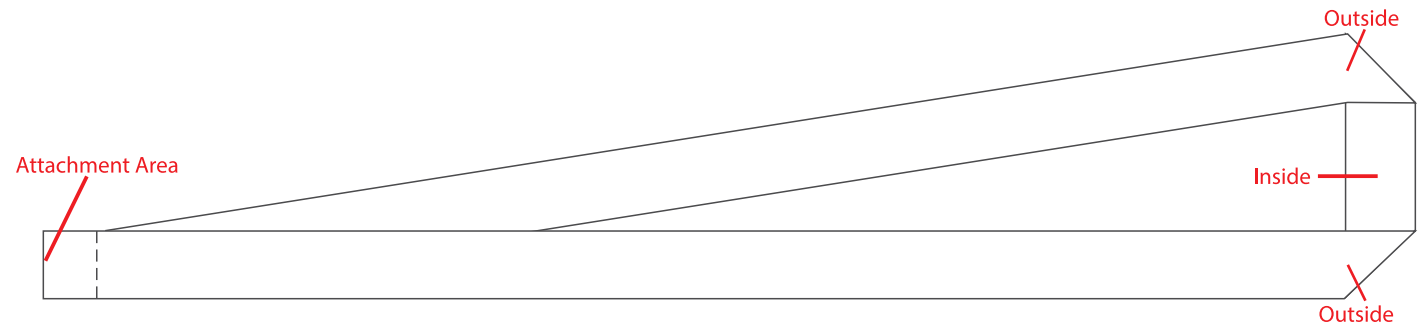

**Product Name:**

Tubular Lanyard - 10mm

**Product Code:**

LN015

**Product Size:**

900mm x 10mm

**Product Colours:**

Range of colours

**Decoration Area:**

850mm x 7mm - screen print

20% actual size

|              | White          | Black        |              |
|--------------|----------------|--------------|--------------|
| 032c         | 1795c          | 186c         | 193c         |
| 485c         | 201c           | 208c         | 212c         |
| 226c         | 252c           | Purple c     | 249c         |
| 2607c        | 1355c          | 1235c        | 809c         |
| Yellow c     | 142c           | Orange c     | 021c         |
| 471c         | 478c           | 382c         | 3278c        |
| 7481c        | 361c           | 348c         | 354c         |
| 293c         | Process Blue c | 3015c        | 281c         |
| Relax Blue   | 289c           | 3302c        | Warm Gray 1c |
| Cool Gray 6c | 877c           | Warm Gray 8c | 425c         |

Line drawing is for approximate print positional purposes only. It is not intended to be an exact scale or detailed representation. Colour proofs are to be used as a guide only. Red dotted lines will not be printed, these are for max print guides only. Small details or text including trade marks may fill in and not be legible.