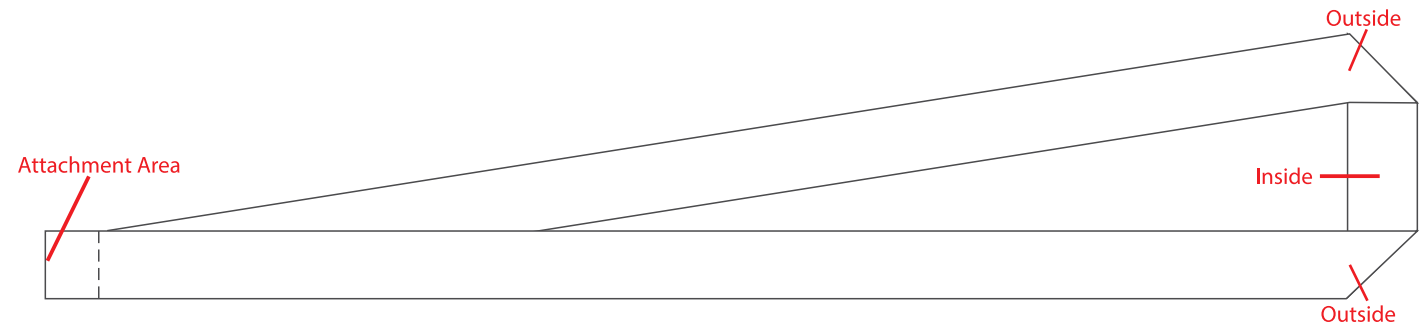

Product Name:

Tubular Lanyard - 12.5mm

Product Code:

LN016

Product Size:

900mm x 12.5mm

Product Colours:

Range of colours

Decoration Area:

850mm x 10mm - screen print

20% actual size

	White	Black	
032c	1795c	186c	193c
485c	201c	208c	212c
226c	252c	Purple c	249c
2607c	1355c	1235c	809c
Yellow c	142c	Orange c	021c
471c	478c	382c	3278c
7481c	361c	348c	354c
293c	Process Blue c	3015c	281c
Relax Blue	289c	3302c	Warm Gray 1c
Cool Gray 6c	877c	Warm Gray 8c	425c

Line drawing is for approximate print positional purposes only. It is not intended to be an exact scale or detailed representation. Colour proofs are to be used as a guide only. Red dotted lines will not be printed, these are for max print guides only. Small details or text including trade marks may fill in and not be legible.