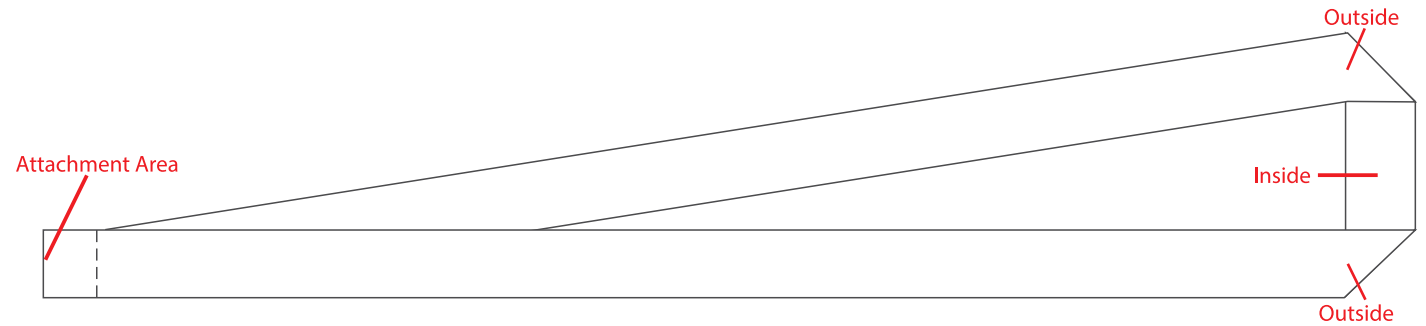

Product Name:

Tubular Lanyard - 15mm

Product Code:

LN017

Product Size:

900mm x 15mm

Product Colours:

Range of colours

Decoration Area:

850mm x 12mm - screen print

* POSITIONAL REFERENCE ONLY *

20% actual size

	White	Black	
032c	1795c	186c	193c
485c	201c	208c	212c
226c	252c	Purple c	249c
2607c	1355c	1235c	809c
Yellow c	142c	Orange c	021c
471c	478c	382c	3278c
7481c	361c	348c	354c
293c	Process Blue c	3015c	281c
Relax Blue	289c	3302c	Warm Gray 1c
Cool Gray 6c	877c	Warm Gray 8c	425c

Line drawing is for approximate print positional purposes only. It is not intended to be an exact scale or detailed representation. Colour proofs are to be used as a guide only. Red dotted lines will not be printed, these are for max print guides only. Small details or text including trade marks may fill in and not be legible.