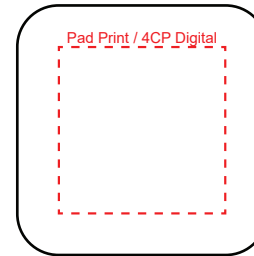

Product Name:

Lip Balm Cube

Product Code:

LPB001

Product Size:

33mm x 33mm x 33mm

Product Colours:

Black, white, orange, blue, red, green

Decoration Area:

22mm x 22mm - pad print

22mm x 22mm - direct digital

INGREDIENT LABEL WRAPPED AROUND MIDDLE SEAL

INGREDIENTS:

Bees wax, Micricrystalline wax, Ozokerite wax,
Petroleum Oil, BUTYROSPERMUM PARKII,
Petrolatum, Polyisobutylene, Methylparaben,
Propylparaben, Tocopherol Acetate, Fragrance

Non-SPF Lip Balm (6.5g)

JHC Corporate Australia
171 Hammond Rd, Dandenong South
Victoria, 3175
MADE IN CHINA
LPB001 Exp: 06/06/2022

100% actual size