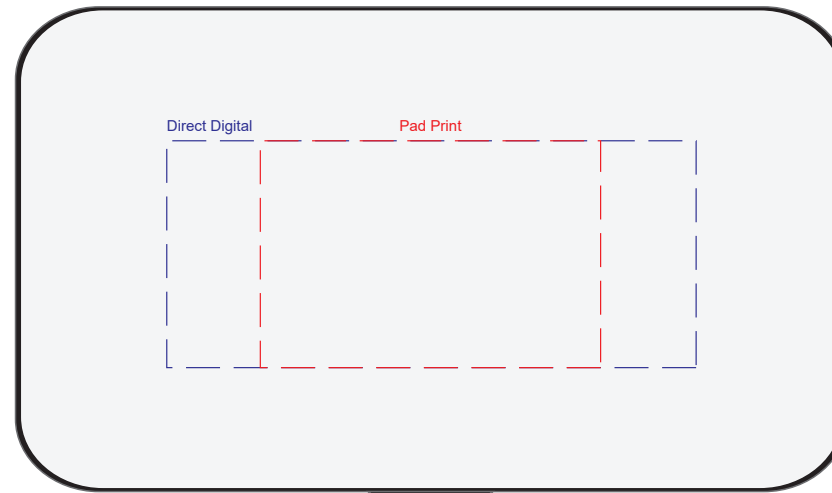

Product Name:

Zoel Manicure Set

Product Code:

MNC001

Product Size:

110mm x 65mm x 15mm

Product Colours:

White

Decoration Area:

45mm x 30mm - pad print

70mm x 30mm - direct digital

100% actual size

Line drawing is for approximate print positional purposes only. It is not intended to be an exact scale or detailed representation. Colour proofs are to be used as a guide only. Red dotted lines will not be printed, these are for max print guides only. Small details or text including trade marks may fill in and not be legible.