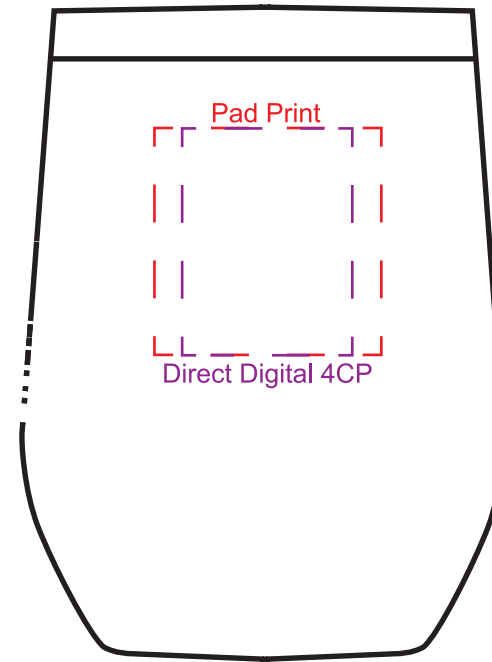

Product Name:

Wine and Coffee Cup

Product Code:

MS001

Product Size:

85mm x 117mm

Product Colours:

Black, white, orange, dark blue, lime green, brown

Decoration Area:

40mm x 40mm - pad print

70mm x 50mm - laser engrave

220mm x 40mm - rotary screen

30mm x 40mm - direct digital

Rotary Screen

Laser Engrave

 Engraves to light silver

75% actual size