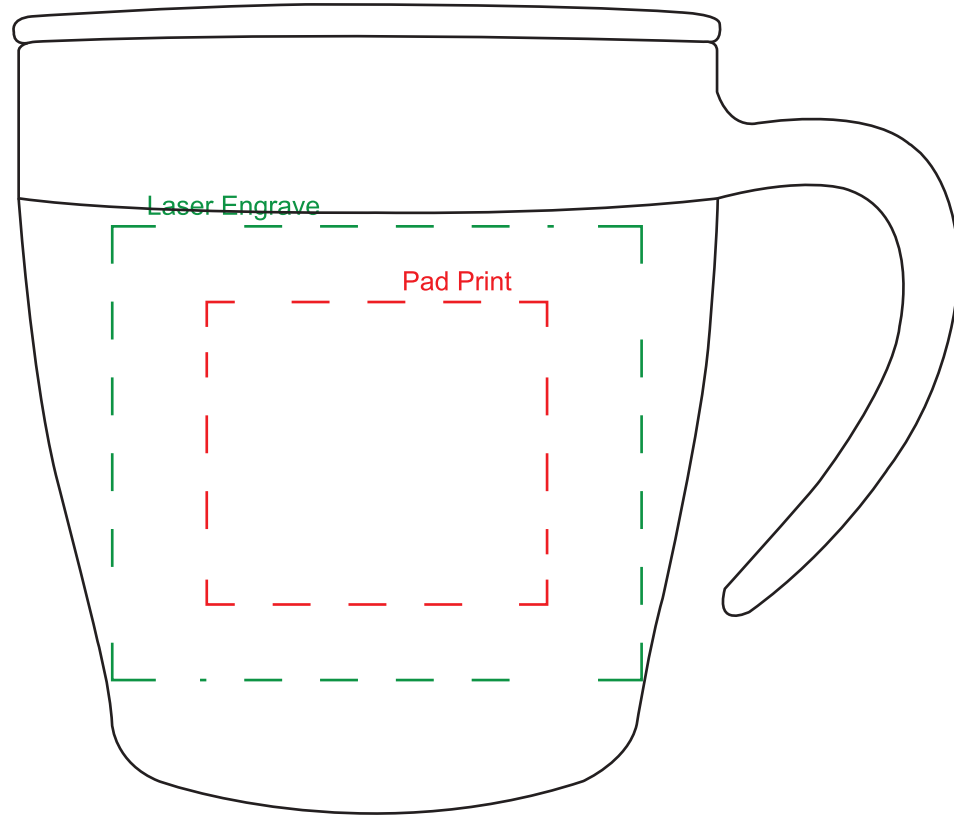

Product Name:

Boston Coffee Mug

Product Code:

MS023

Product Size:

125mm x 92mm x 107mm

Product Colours:

Black, White, Silver, Rose Gold

Decoration Area:

45mm x 40mm - pad print

70mm x 60mm - laser engrave

Engraves to TBA

100% actual size

Line drawing is for approximate print positional purposes only. It is not intended to be an exact scale or detailed representation. Colour proofs are to be used as a guide only. Red dotted lines will not be printed, these are for max print guides only. Small details or text including trade marks may fill in and not be legible.