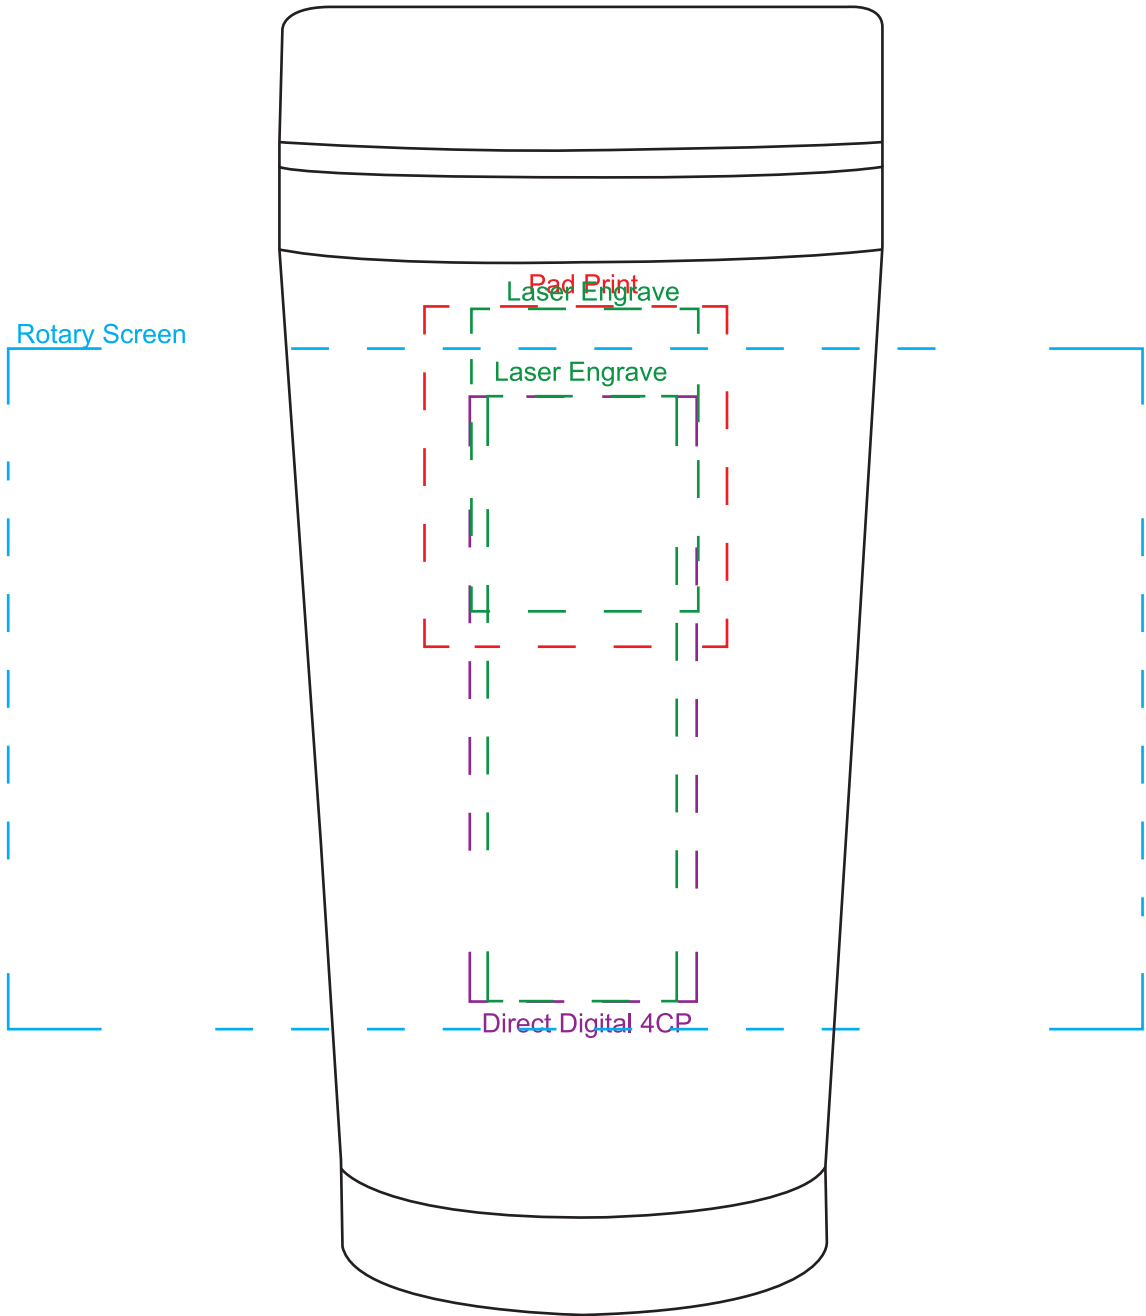

Product Name:

Jackson Bamboo Mug

Product Code:

MS024

Product Size:

83mm x 173mm

Product Colours:

Natural

Decoration Area:

40mm x 45mm - pad print

30mm x 40mm - laser engrave

25mm x 80mm - laser engrave

150mm x 90mm - rotary screen print

30mm x 80mm - direct digital

Engraves to tone-on-tone Bamboo

100% actual size

Line drawing is for approximate print positional purposes only. It is not intended to be an exact scale or detailed representation. Colour proofs are to be used as a guide only. Red dotted lines will not be printed, these are for max print guides only. Small details or text including trade marks may fill in and not be legible.