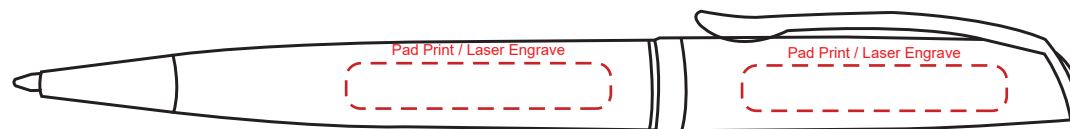

**Product Name:**

Prime

**Product Code:**

MTP037

**Product Size:**

141mm x 16mm x 7mm

**Product Colours:**

Gold, silver

**Decoration Area:**

35mm x 6mm - pad print

35mm x 6mm - laser engrave

**Twist Action Pen**

Must note if logo position is with tip in or out

 Engraves to tone-on-tone silver

100% actual size

Line drawing is for approximate print positional purposes only. It is not intended to be an exact scale or detailed representation. Colour proofs are to be used as a guide only. Red dotted lines will not be printed, these are for max print guides only. Small details or text including trade marks may fill in and not be legible.