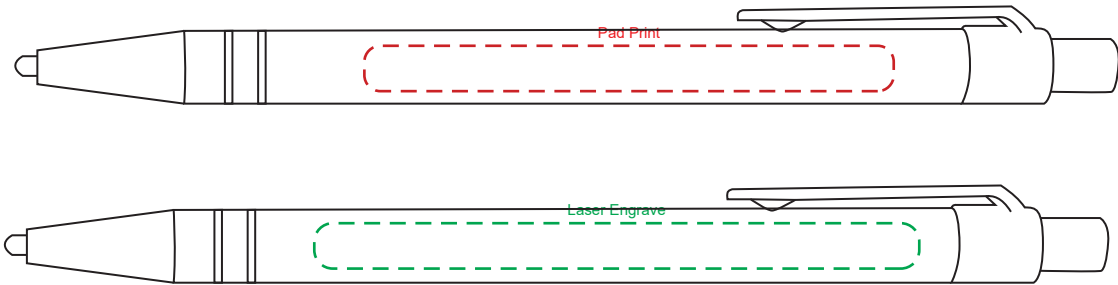

**Product Name:**

Accord

**Product Code:**

MTP042

**Product Size:**

140mm x 12mm x 8mm

**Product Colours:**

Black, red, orange, gold, silver, grey,  
dark blue, light blue, green

**Decoration Area:**

70mm x 6mm - pad print

80mm x 6mm - laser engrave

 Engraves to tone-on-tone silver

100% actual size

Line drawing is for approximate print positional purposes only. It is not intended to be an exact scale or detailed representation. Colour proofs are to be used as a guide only. Red dotted lines will not be printed, these are for max print guides only. Small details or text including trade marks may fill in and not be legible.