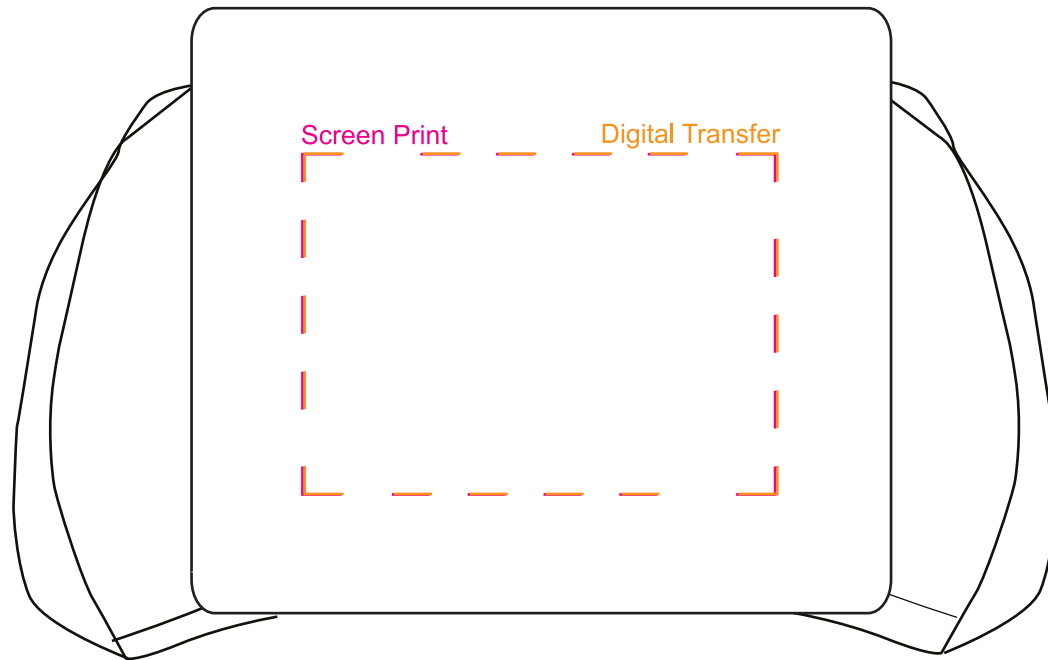

**Product Name:**

Non Woven Flap Satchel

**Product Code:**

NWB006

**Product Size:**

375mm x 320mm x 95mm

**Product Colours:**

Black, navy blue, royal blue, red, orange, purple, hot pink

**Decoration Area:**

250mm x 180mm - screen print

250mm x 180mm - digital transfer

25% actual size