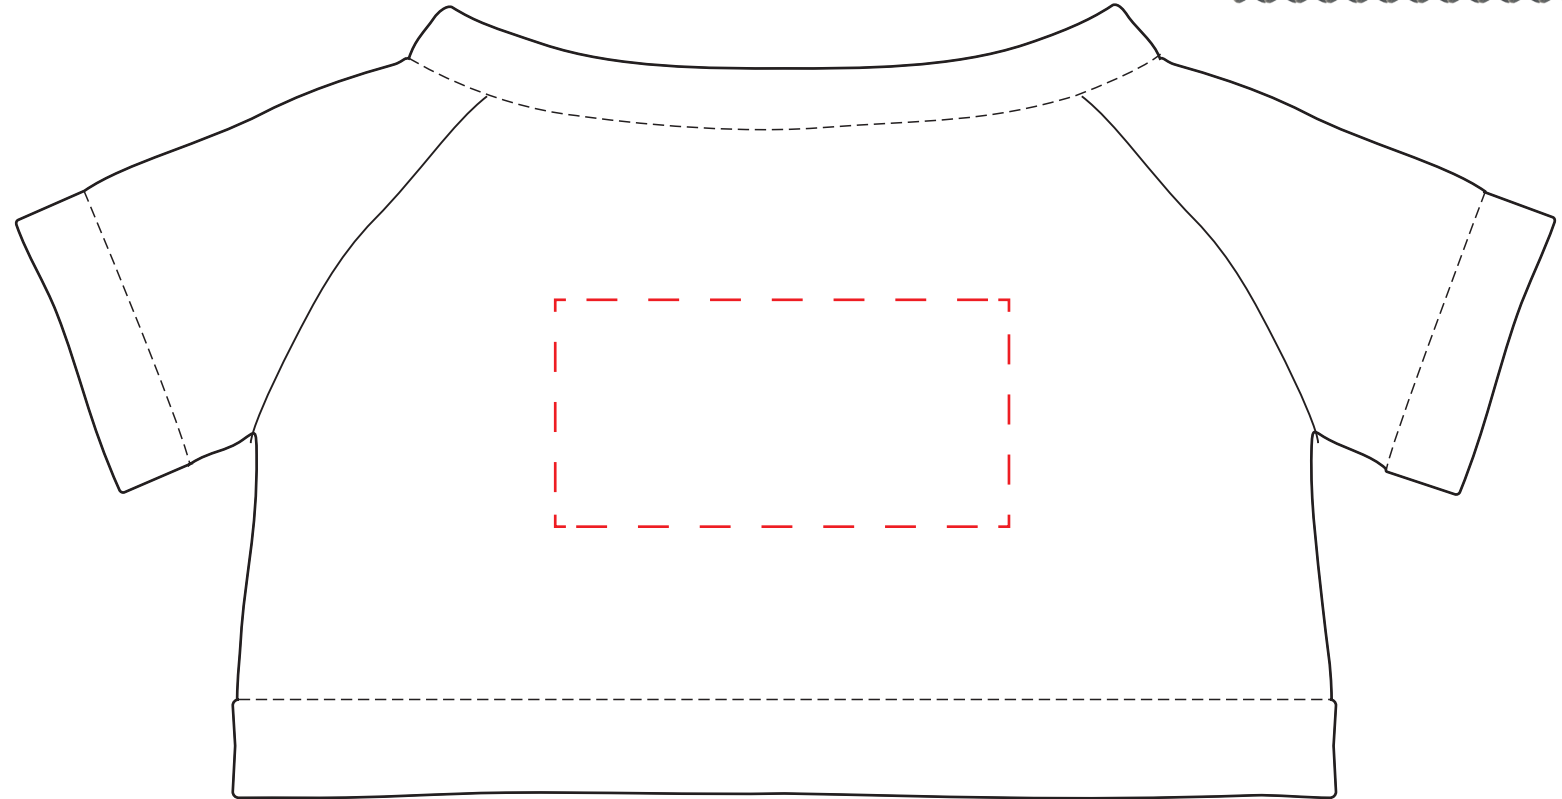

Product Name:

Koala Plush

Product Code:

PL002

Product Size:

230mm x 140mm x 220mm

Product Colours:

T-Shirt: White, black, bright green, dark green, dark blue, light blue, navy blue, orange, red, purple, yellow

Decoration Area:

60mm x 30mm - screen print

60mm x 30mm - digital transfer

100% actual size

Line drawing is for approximate print positional purposes only. It is not intended to be an exact scale or detailed representation. Colour proofs are to be used as a guide only. Red dotted lines will not be printed, these are for max print guides only. Small details or text including trade marks may fill in and not be legible.