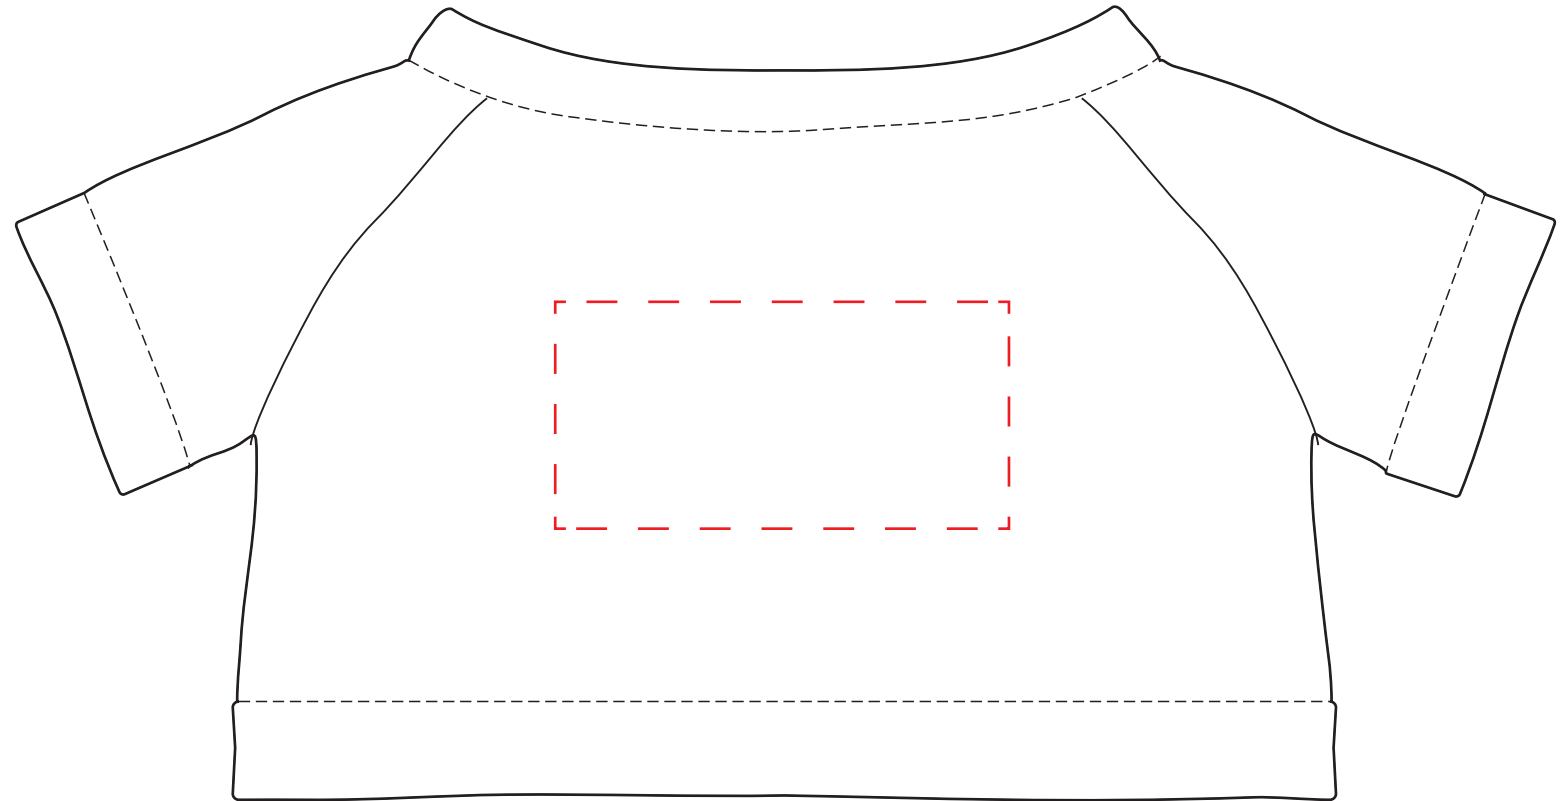

Product Name:

Pig Plush

Product Code:

PL006

Product Size:

240mm x 160mm x 220mm

Product Colours:

T-Shirt: White, black, bright green, dark green, dark blue, light blue, navy blue, orange, red, purple, yellow

Decoration Area:

60mm x 30mm - screen print

60mm x 30mm - digital transfer

100% actual size

Line drawing is for approximate print positional purposes only. It is not intended to be an exact scale or detailed representation. Colour proofs are to be used as a guide only. Red dotted lines will not be printed, these are for max print guides only. Small details or text including trade marks may fill in and not be legible.