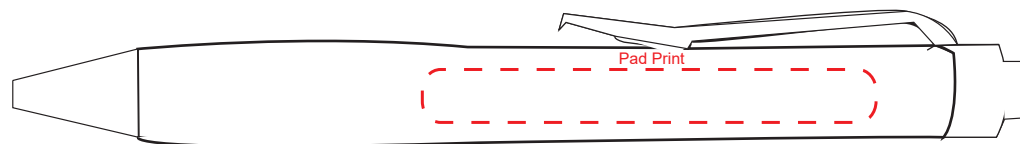

Product Name:

Elite

Product Code:

PP038

Product Size:

140mm x 17mm x 14mm

Product Colours:

Red, blue, black, orange, silver

Decoration Area:

60mm x 7mm - pad print

100% actual size