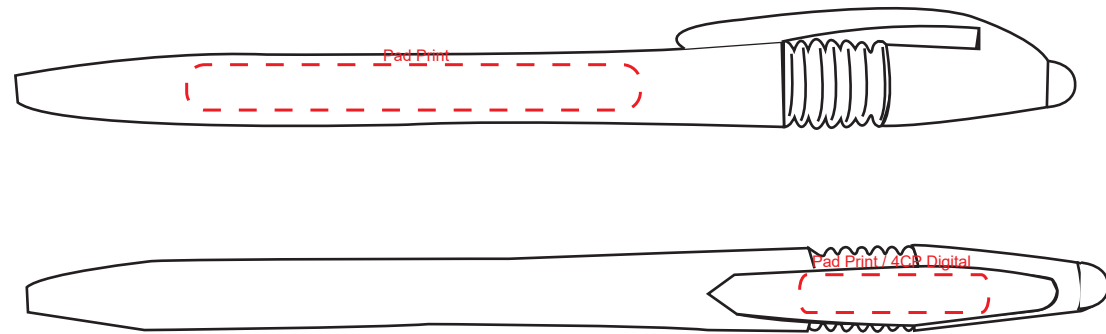

**Product Name:**

Sheer

**Product Code:**

PP046

**Product Size:**

144mm x 16mm x 6mm

**Product Colours:**

blue, red, green, orange, black

**Decoration Area:**

60mm x 6mm - pad print

25mm x 5mm - pad print clip

25mm x 5mm - direct digital clip

100% actual size