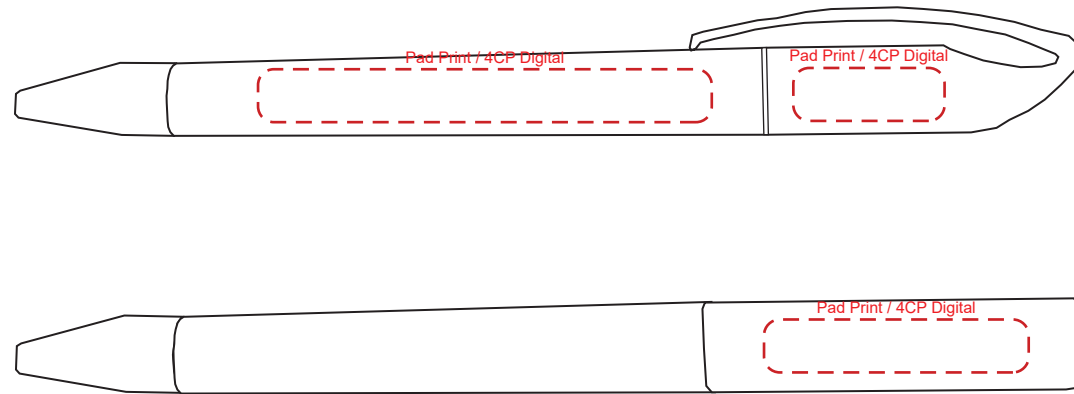

**Product Name:**

Reef

**Product Code:**

PP089

**Product Size:**

145mm x 17mm x 12mm

**Product Colours:**

Black, white, green, red, blue, silver,  
yellow, orange

**Decoration Area:**

20mm x 7mm - pad print upper

60mm x 7mm - pad print lower

35mm x 7mm - pad print clip

20mm x 7mm - direct digital upper

60mm x 7mm - direct digital lower

35mm x 7mm - direct digital clip

**Twist Action Pen**

Must note if logo position is with tip in or out

100% actual size