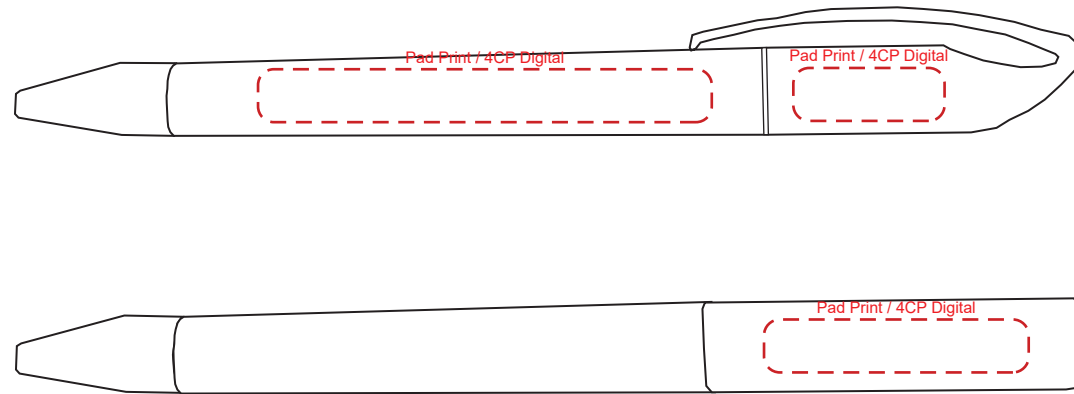

**Product Name:**

Reef Metallic

**Product Code:**

PP090

**Product Size:**

145mm x 17mm x 12mm

**Product Colours:**

Black, green, red, blue, silver, orange, grey

**Decoration Area:**

20mm x 7mm - pad print upper

60mm x 7mm - pad print lower

35mm x 7mm - pad print clip

20mm x 7mm - direct digital upper

60mm x 7mm - direct digital lower

35mm x 7mm - direct digital clip

**Twist Action Pen**

Must note if logo position is with tip in or out

100% actual size