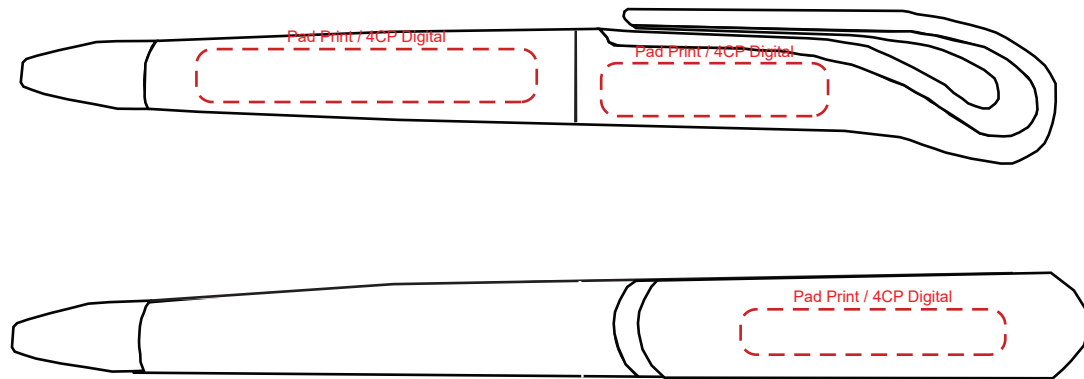

Product Name:

Berwood

Product Code:

PP096

Product Size:

145mm x 20mm x 12mm

Product Colours:

Black, red, light blue, dark blue, yellow, orange, pink, purple, light green

Decoration Area:

30mm x 7mm - pad print upper

45mm x 7mm - pad print lower

35mm x 6mm - pad print clip

30mm x 7mm - direct digital upper

45mm x 7mm - direct digital lower

35mm x 6mm - direct digital clip

Twist Action Pen

Must note if logo position is with tip in or out

100% actual size