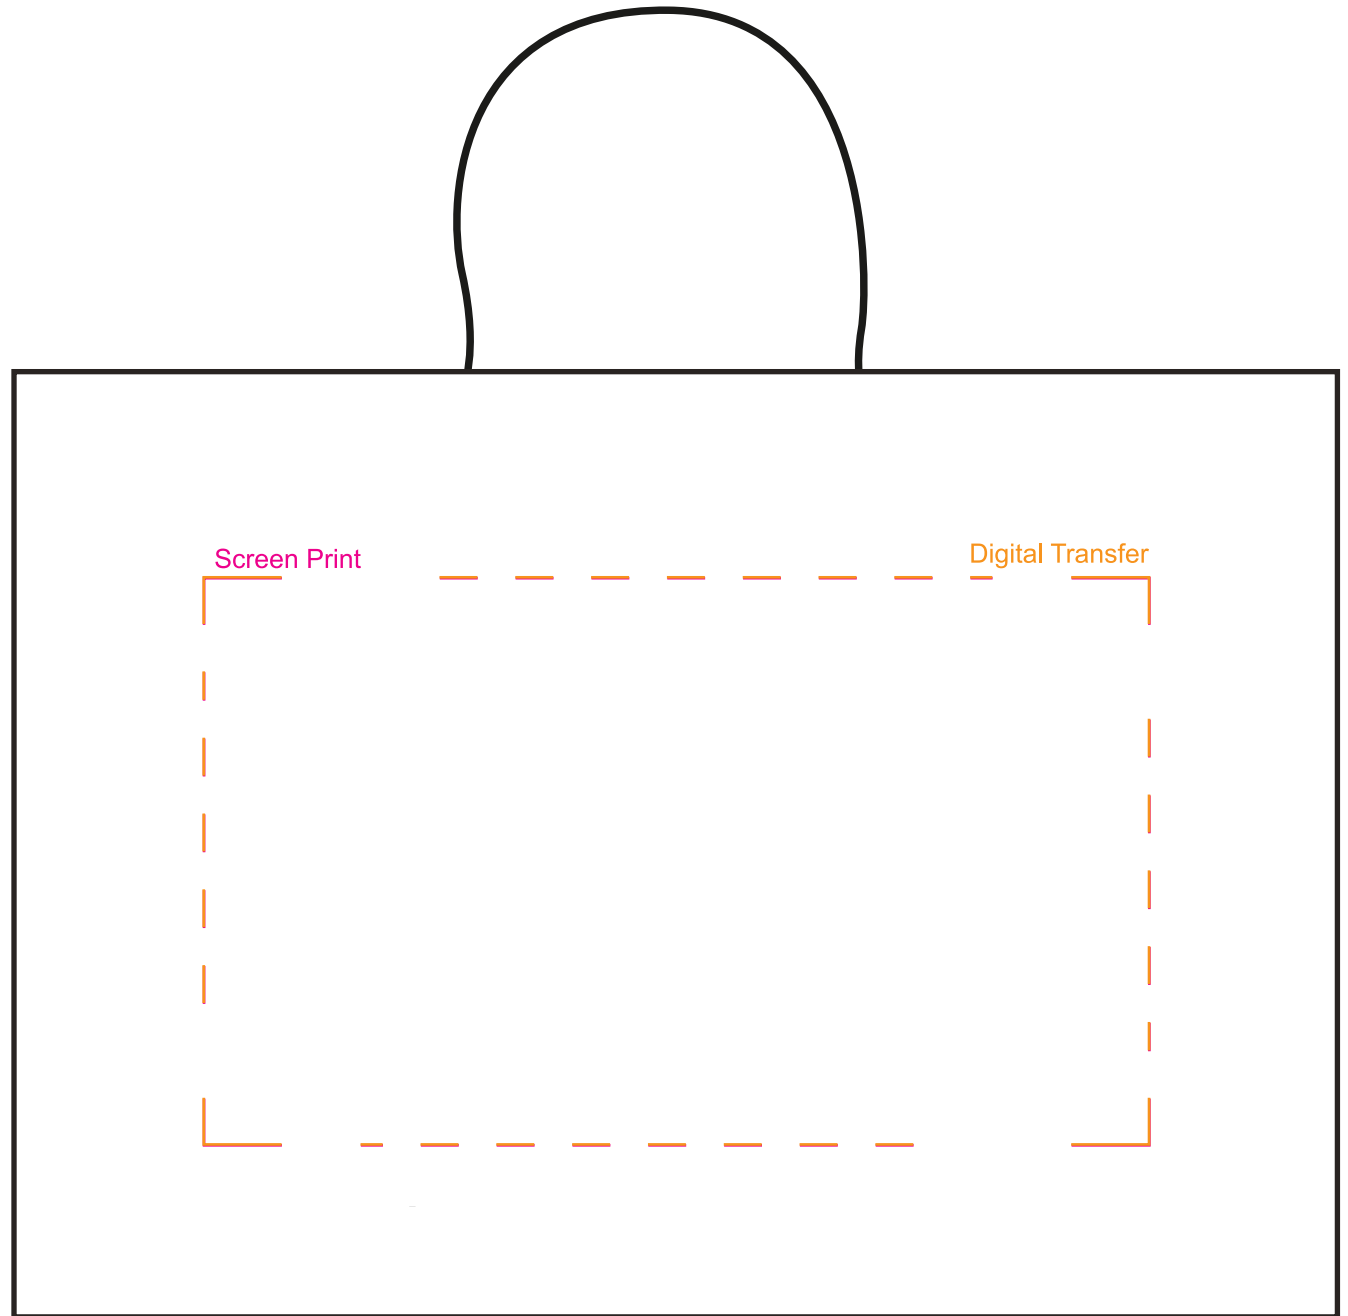

**Product Name:**

Paper Shopper

**Product Code:**

PPB009

**Product Size:**

350mm x 250mm x 110mm

**Product Colours:**

White, brown

**Decoration Area:**

250mm x 150mm - screen print

250mm x 150mm - digital transfer

50% actual size

Line drawing is for approximate print positional purposes only. It is not intended to be an exact scale or detailed representation. Colour proofs are to be used as a guide only. Red dotted lines will not be printed, these are for max print guides only. Small details or text including trade marks may fill in and not be legible.